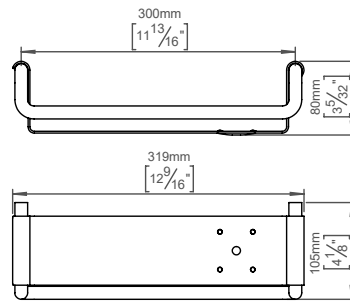

Shampoo dish

Knud Holscher collection

Product 319x78x75mm, grey, theft proof.

Tender text Knud Holscher collection, shampoo shelf, 319x78x75mm, grey, self-tapping screws included. Manufactured in the highest quality marine grade, AISI 316 stainless steel, protecting against high levels of corrosion. 20-year warranty.

Product specification Dimension: 319x78x105mm
Diameter: Ø14mm
Material: stainless steel AISI 316
Surface finish: satin grain 320, crafted by hand
[20-year warranty (5 years for coated items)](#)

Available finishes

Spare parts/ accessories 14976003088 - Shampoo shelf, white
P 451 - Screws and plugs
14976002068 - Loose hangers

Mounting <https://dline.com/mounting-instructions/>

Product care