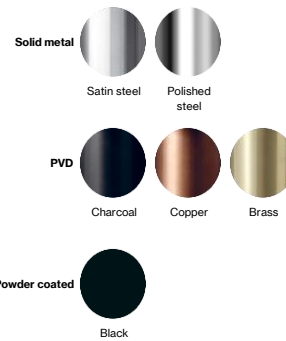

Available finishes

Spare parts/ accessories 14976003088 - Shampoo shelf, white
P 451 - Screws and plugs
14976002068 - Loose hangers

Mounting <https://dline.com/mounting-instructions/>

Product care