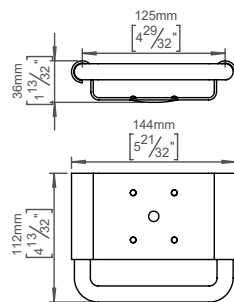

Soap dish

Knud Holscher collection

Product 144x34x75mm, white, theft proof.

Tender text Knud Holscher collection, soap dish, 144x34x75mm, white, self-tapping screws included. Manufactured in the highest quality marine grade, AISI 316 stainless steel, protecting against high levels of corrosion. 20-year warranty.

Product specification Dimension: 144x34x105mm
Diameter: Ø14mm
Material: stainless steel AISI 316
Surface finish: satin grain 320, crafted by hand
[20-year warranty (5 years for coated items)](#)

Available finishes

Spare parts/ accessories 14976002050 - Loose hangers
14976003070 - Loose shelf white
P 451 - Screws and plugs

Mounting <https://dline.com/mounting-instructions/>

Product care