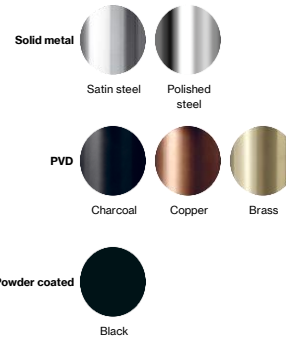

Available finishes

Spare parts/ accessories 14976002050 - Loose hangers
14976003070 - Loose shelf white
P 451 - Screws and plugs

Mounting <https://dline.com/mounting-instructions/>

Product care