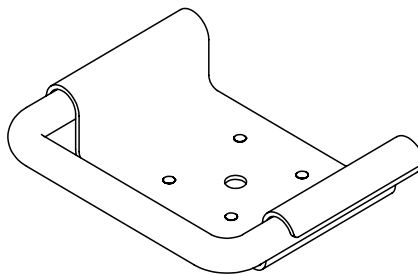

Soap dish

Knud Holscher collection

Product 144x34x75mm, black, theft proof.

Tender text Knud Holscher collection, soap dish, 144x34x75mm, grey, self-tapping screws included. Manufactured in the highest quality marine grade, AISI 316 stainless steel, protecting against high levels of corrosion. 20-year warranty.

Product specification Dimension: 144x34x105mm
Diameter: Ø14mm
Material: stainless steel AISI 316
Surface finish: satin grain 320, crafted by hand
[20-year warranty (5 years for coated items)](#)

Available finishes

Spare parts/ accessories 14976002050 - Loose hangers
14976003070 - Loose shelf white
P 451 - Screws and plugs

Mounting <https://dline.com/mounting-instructions/>

Product care