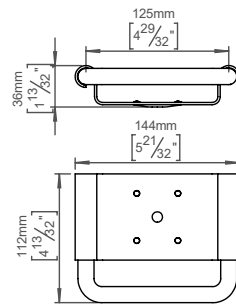

Soap dish

Knud Holscher collection

Product 144x34x75mm, black, theft proof.

Tender text Knud Holscher collection, soap dish, 144x34x75mm, grey, self-tapping screws included. Manufactured in the highest quality marine grade, AISI 316 stainless steel, protecting against high levels of corrosion. 20-year warranty.

Product specification Dimension: 144x34x105mm
Diameter: Ø14mm
Material: stainless steel AISI 316
Surface finish: satin grain 320, crafted by hand
[20-year warranty (5 years for coated items)](#)

Available finishes

Spare parts/ accessories 14976002050 - Loose hangers
14976003070 - Loose shelf white
P 451 - Screws and plugs

Mounting <https://dline.com/mounting-instructions/>

Product care