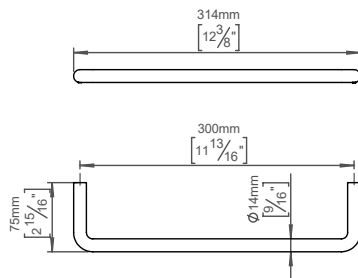

Towel rail

Knud Holscher collection

Product Ø14x300mm, bush, polished.

Tender text Knud Holscher collection, towel rail, 14x300mm, bush. Manufactured in the highest quality marine grade, AISI 316 stainless steel, protecting against high levels of corrosion. 20-year warranty.

Product specification Dimensions: 314x14x75mm
Diameter: Ø14mm
Material: stainless steel AISI 316
Surface finish: polished
[20-year warranty (5 years for coated items)](#)