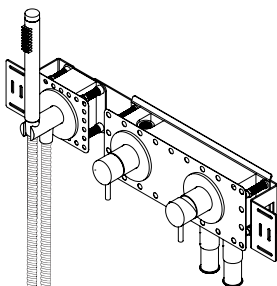

Bathtub solution (waste w/filler)

QS3200
QS3400
QA2190X
QA2290X
QS5590X
QS5410X
QS5320X

X = Choose finish