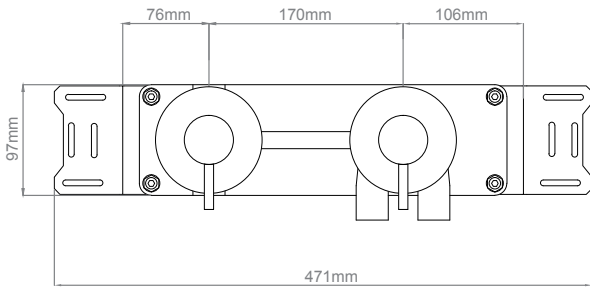

Built-in two-way thermostat
QS3300 · 722651004 (built-in part only)

Shown solution:

	Item number
Built-in part	QS3300
Control for diverter	QA2290X
Control for thermostat	QA2390X

X = Choose finish