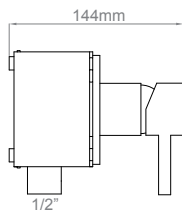

Built-in mixer

QS3100 · 727490016 (built-in part only)

Shown solution:

	Item number
Built-in part	QS3100
Control for mixer	QA2190X

X = Choose finish