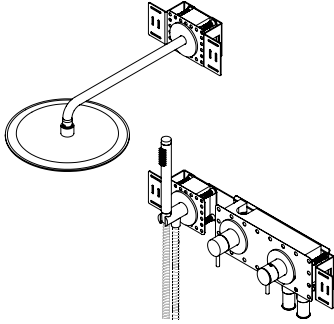

Examples of configurations

Thermostat solution

QS3300
QS3400 x 2
QA2290X
QA2390X
QS5590X
QS5410X
QS5320X
QS5110X
QS5289X