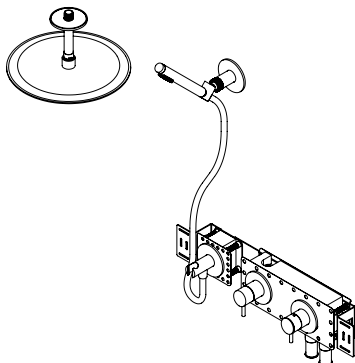

Thermostat solution

QS3300
QS3400
QA2290X
QA2390X
QS5590X
QS5410X
QS5320X
QS5110X
QS5219X
QS5690X

X = Choose finish