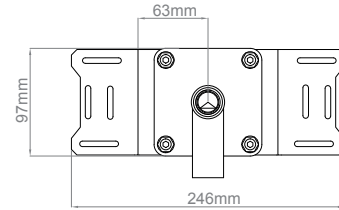

Built-in part w/ 1/2 connection
QS3400 · 702512804 (built-in part only)

Shown solution:

	Item number
Built-in part	QS3400