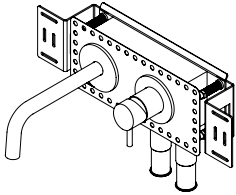

Built-in mixer

QT3100
QA2180X
QA3180X