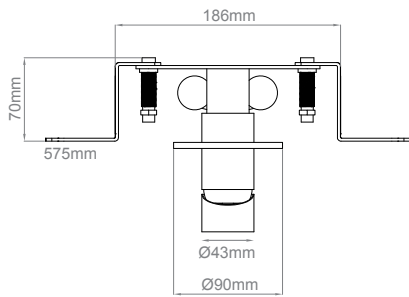

Built-in mixer

QS3100 · 727490016 (built-in part only)

Shown solution:

	Item number
Built-in part	QS3100
Control for mixer	QA2190X

X = Choose finish