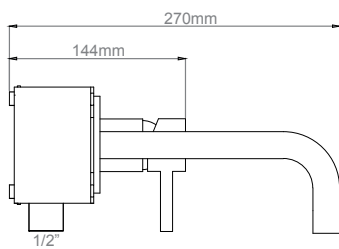

Built-in tap, 190 mm

QT3100 · 702512016 (built-in part only)

Shown solution:

	Item number
Built-in part	QT3100
Control for mixer	QA2180X
Spout	QA3180X

X = Choose finish