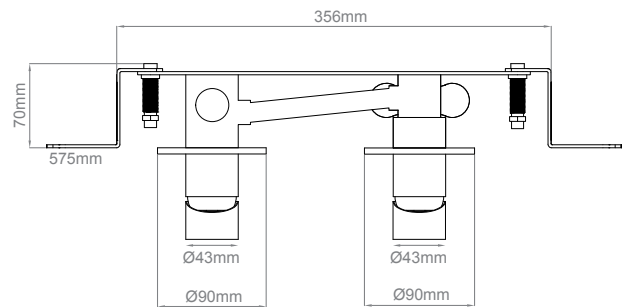

Built-in mixer and diverter

QS3200 · 727491016 (built-in part only)

Shown solution:

	Item number
Built-in part	QS3200
Control for mixer	QA2190X
Control for diverter	QA2290X

X = Choose finish