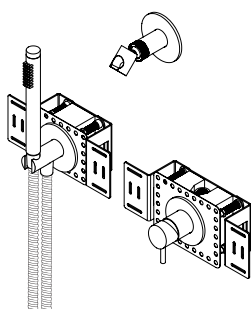

Shower solution

- QS3100
- QS3400
- QA2190X
- QS5590X
- QS5410X
- QS5320X
- QS5690X