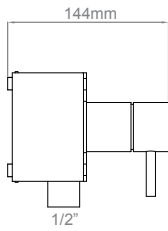

Built-in two-way thermostat
QS3300 · 722651004 (built-in part only)

Shown solution:

	Item number
Built-in part	QS3300
Control for diverter	QA2290X
Control for thermostat	QA2390X

X = Choose finish