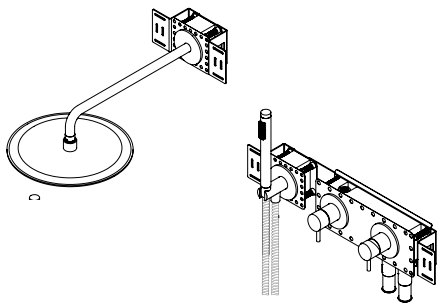

Shower solution

- QS3200
- QS3400 x 2
- QA2190X
- QA2290X
- QS5590X
- QS5410X
- QS5320X
- QS5110X
- QS5289X