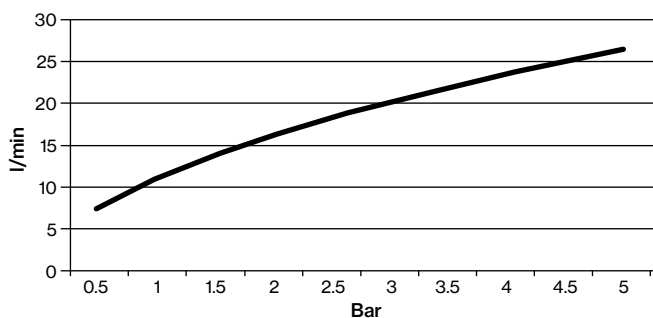

QT3100

Bar	0,5	1	1,5	2	2,5	3	3,5	4	4,5	5
l/min	9,1	13	16	18,6	20,9	23	24,9	26,8	28,3	30