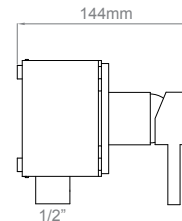

Built-in mixer and diverter

QS3200 · 727491016 (built-in part only)

Shown solution:

	Item number
Built-in part	QS3200
Control for mixer	QA2190X
Control for diverter	QA2290X

X = Choose finish