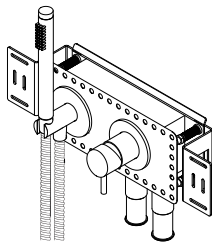

Shower or bidet solution

QT3100
QA2190X
QS5590X
QS5410X
QS5320X