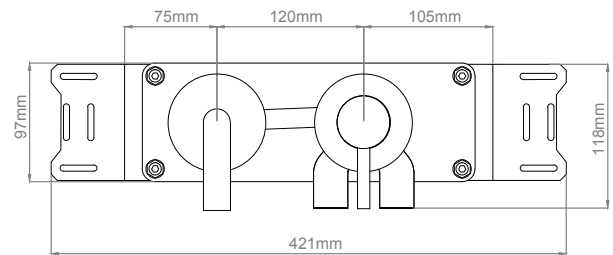

Built-in tap, 250 mm

QT3100 · 702512016 (built-in part only)

Shown solution:

	Item number
Built-in part	QT3100
Control for mixer	QA2180X
Spout	QA3280X

X = Choose finish