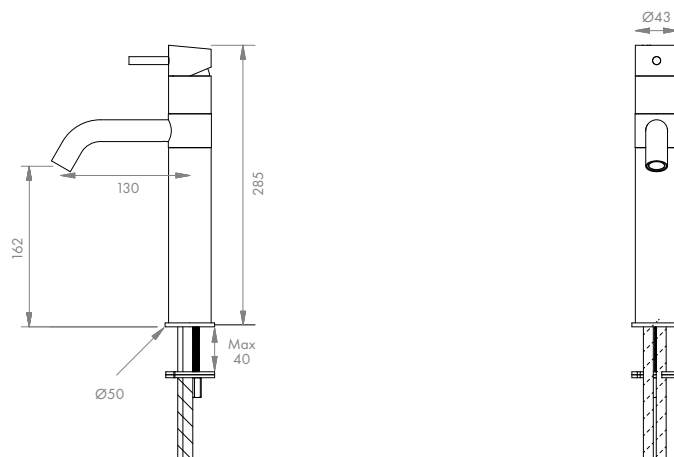

# Dimensional drawings and flow diagrams

**Single hole tap**  
QT1150X

**Allround tap**  
QT1200X

**Kitchen tap**  
QT2100X

We recommend a 35mm tap hole in the surface