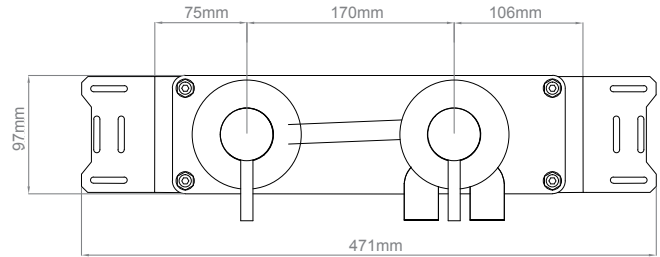

Built-in mixer and diverter

QS3200 · 727491016 (built-in part only)

Shown solution:

	Item number
Built-in part	QS3200
Control for mixer	QA2190X
Control for diverter	QA2290X

X = Choose finish