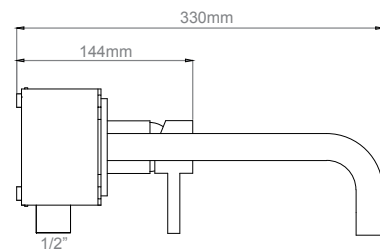

Built-in tap, 250 mm

QT3100 · 702512016 (built-in part only)

Shown solution:

	Item number
Built-in part	QT3100
Control for mixer	QA2180X
Spout	QA3280X

X = Choose finish