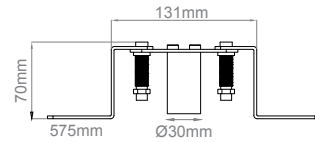

Built-in part w/ 1/2 connection
QS3400 · 702512804 (built-in part only)

Shown solution:

	Item number
Built-in part	QS3400