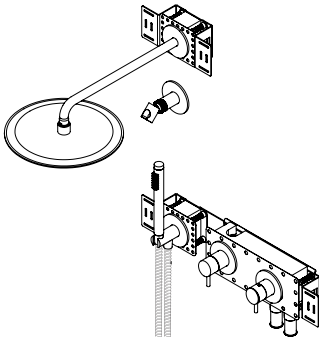

Thermostat solution

QS3300
QS3400 x 2
QA2290X
QA2390X
QS5590X
QS5410X
QS5320X
QS5110X
QS5289X
QS5690X