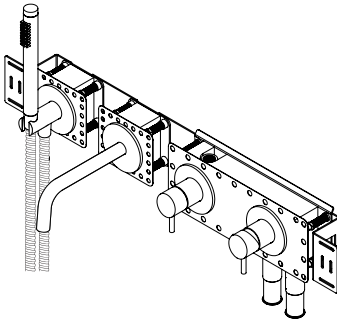

Bathtub solution

QS3200
QS3400 x 2
QA2190X
QA2290X
QS5590X
QS5410X
QS5320X
QS3190X