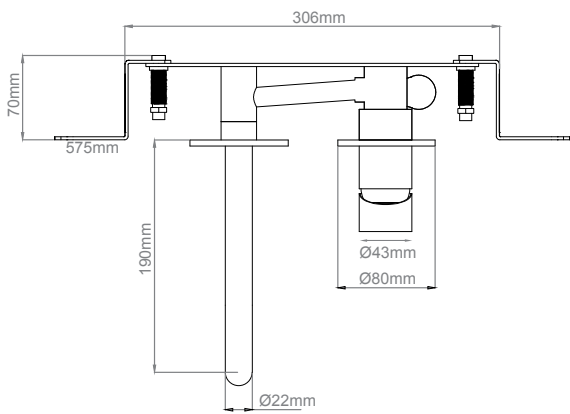

Built-in tap, 190 mm

QT3100 · 702512016 (built-in part only)

Shown solution:

	Item number
Built-in part	QT3100
Control for mixer	QA2180X
Spout	QA3180X

X = Choose finish