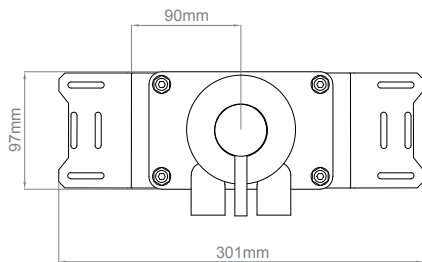

Built-in mixer

QS3100 · 727490016 (built-in part only)

Shown solution:

	Item number
Built-in part	QS3100
Control for mixer	QA2190X

X = Choose finish