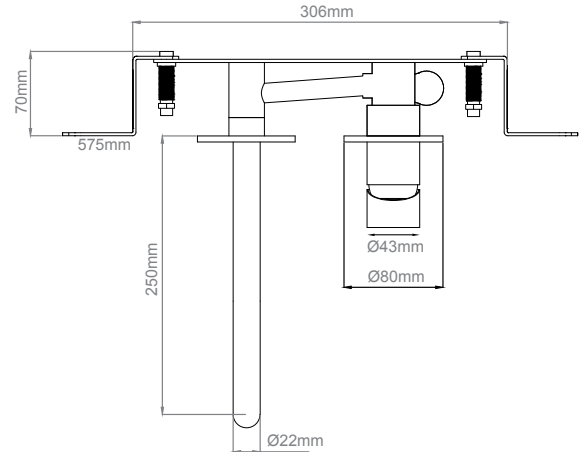

Built-in tap, 250 mm

QT3100 · 702512016 (built-in part only)

Shown solution:

	Item number
Built-in part	QT3100
Control for mixer	QA2180X
Spout	QA3280X

X = Choose finish