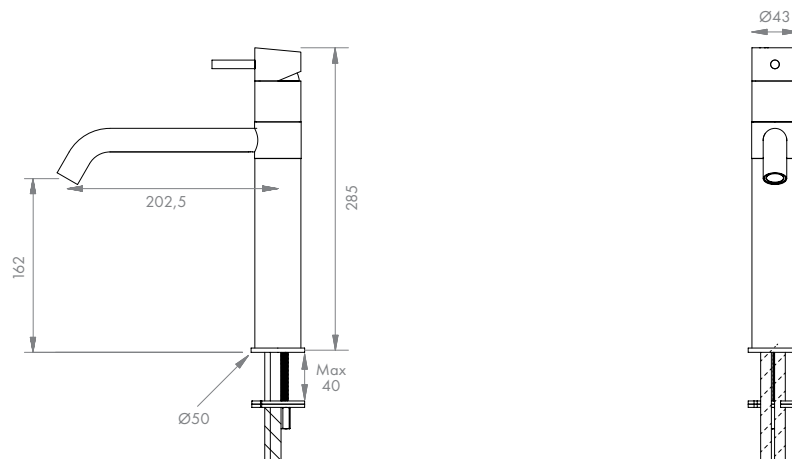

# Dimensional drawings and flow diagrams

**Single hole tap**  
QT1150X

**Allround tap**  
QT1200X

**Kitchen tap**  
QT2100X

We recommend a 35mm tap hole in the surface