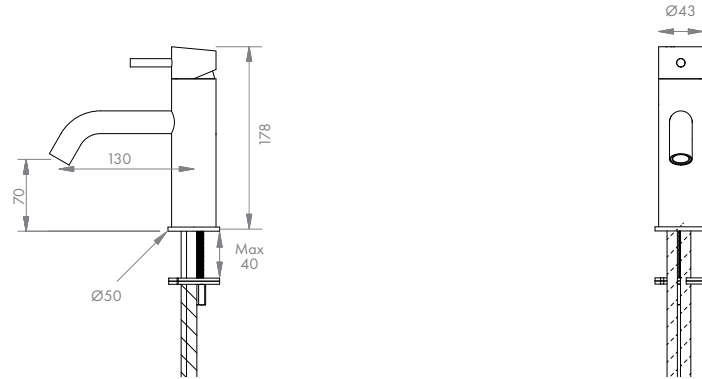

Dimensional drawings and flow diagrams

Single hole tap
QT1150X