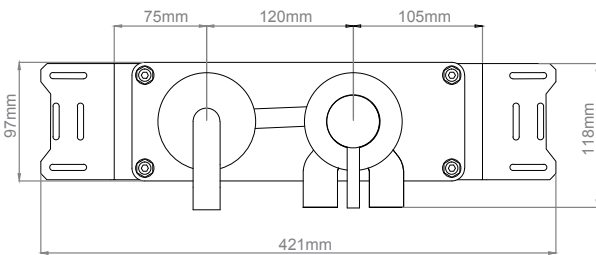

Built-in tap, 190 mm

QT3100 · 702512016 (built-in part only)

Shown solution:

	Item number
Built-in part	QT3100
Control for mixer	QA2180X
Spout	QA3180X

X = Choose finish