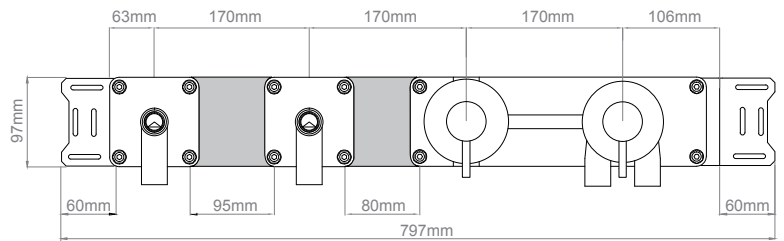

Built-in part w/ 1/2 connection
QS3400 · 702512804 (built-in part only)

Shown solution:

	Item number
Built-in part	QS3400