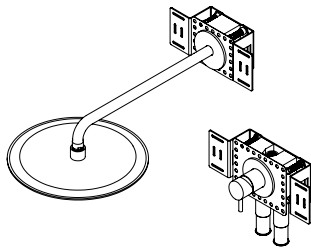

Shower solution

- QS3100
- QS3400
- QA2100X
- QS5110X
- QS5289X