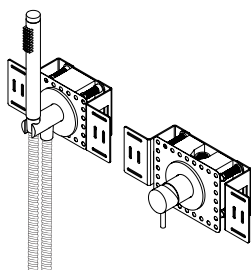

Shower or bidet solution

- QS3100
- QS3400
- QA2190X
- QS5590X
- QS5410X
- QS5320X

X = Choose finish