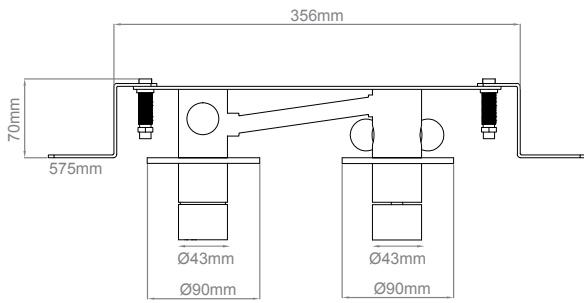

Built-in two-way thermostat
QS3300 · 722651004 (built-in part only)

Shown solution:

	Item number
Built-in part	QS3300
Control for diverter	QA2290X
Control for thermostat	QA2390X

X = Choose finish