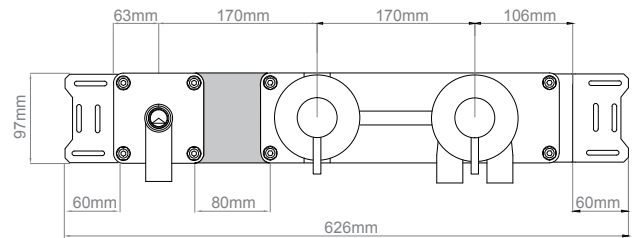

Built-in part w/ 1/2 connection
QS3400 · 702512804 (built-in part only)

Shown solution:

	Item number
Built-in part	QS3400