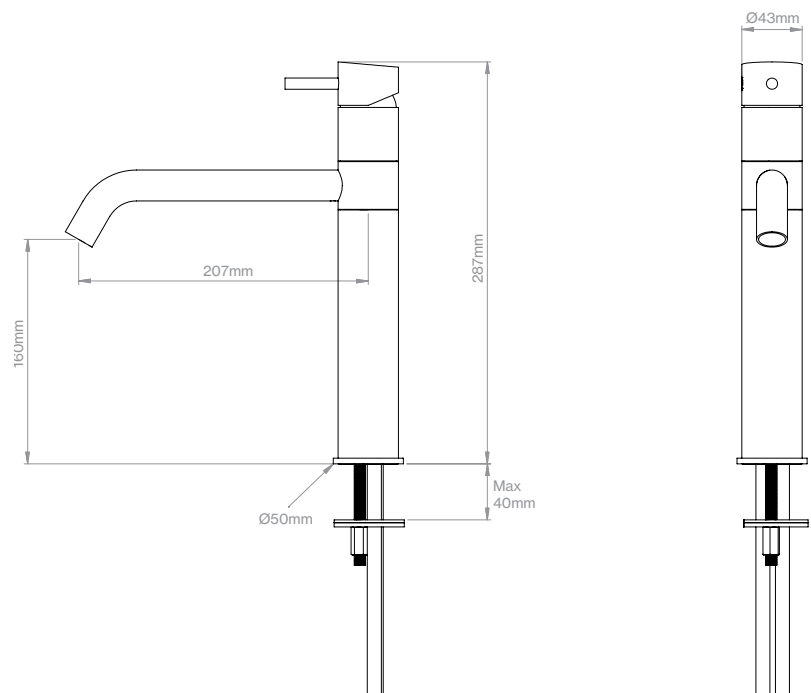

Use your smartphone to show your solution in AR

Satin stainless steel

Dimensional drawings and flow diagrams

Single hole tap
QT1150X

Allround tap
QT1200X

Kitchen tap
QT2100X

We recommend a 35mm tap hole in the surface