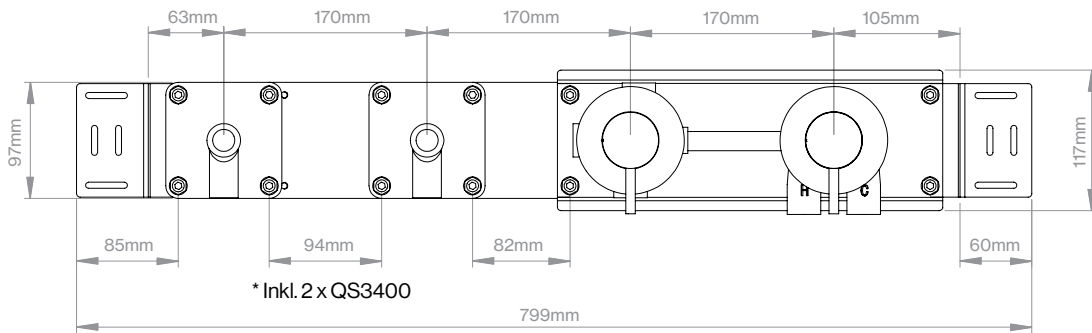

Built-in part one-way shower
QS3601-2425X · 722651316

Shown solution:

	Item number
Built-in part	QS3601-2425X

X = Choose finish

Built-in part three-way shower
QS3603-2425X · 722651516

Shown solution:

	Item number
Built-in part	QS3603-2425X

X = Choose finish