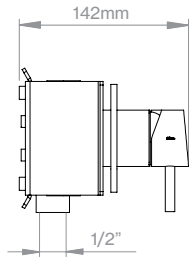

Built-in part one-way shower
QS3601-2425X · 722651316

Shown solution:

	Item number
Built-in part	QS3601-2425X

X = Choose finish

Built-in part three-way shower
QS3603-2425X · 722651516

Shown solution:

	Item number
Built-in part	QS3603-2425X

X = Choose finish