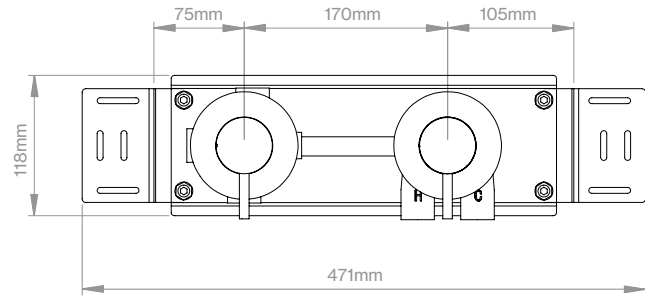

Built-in part one-way shower
QS3601-2425X · 722651316

Shown solution:

	Item number
Built-in part	QS3601-2425X

X = Choose finish

Built-in part three-way shower
QS3603-2425X · 722651516

Shown solution:

	Item number
Built-in part	QS3603-2425X

X = Choose finish