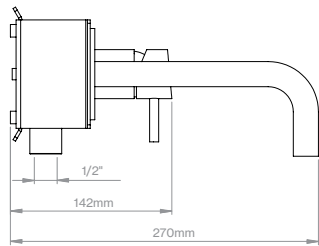

Built-in tap, 190mm

QT3100 · 702512016 (built-in part only)

Shown solution:

	Item number
Built-in part	QT3100
Control for mixer	QA2180X
Spout	QA3180X

X = Choose finish

Built-in tap, 250mm

QT3100 · 702512016 (built-in part only)

Shown solution:

	Item number
Built-in part	QT3100
Control for mixer	QA2180X
Spout	QA3280X

X = Choose finish