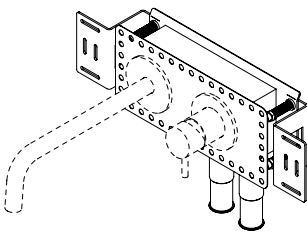

Taps – built-in

	Item number	Colour	EUR Excl. VAT
Built-in mixer set 190mm, (7 15/32), 5.7 l/min 	QT3100-190SM	Satin stainless steel	1007,00
	QT3100-190SP	Polished stainless steel	1007,00
	QT3100-190SMP2	Satin PVD copper	1118,00
	QT3100-190SMP3	Satin PVD brass	1118,00
	QT3100-190SPP3	Polished PVD brass	1118,00
	QT3100-190SMP4	Satin PVD black	1118,00
	QT3100-190SMP5	Satin PVD bronze	1118,00

Built-in mixer set 250mm, (9 27/32), 5.7 l/min 	QT3100-250SM	Satin stainless steel	1026,50
	QT3100-250SP	Polished stainless steel	1026,50
	QT3100-250SMP2	Satin PVD copper	1137,00
	QT3100-250SMP3	Satin PVD brass	1137,00
	QT3100-250SPP3	Polished PVD brass	1137,00
	QT3100-250SMP4	Satin PVD black	1137,00
	QT3100-250SMP5	Satin PVD bronze	1137,00

Built-in mixer f/ spout Remember design parts: Controller for mixer and spout (QA2180X)	QT3100		565,50