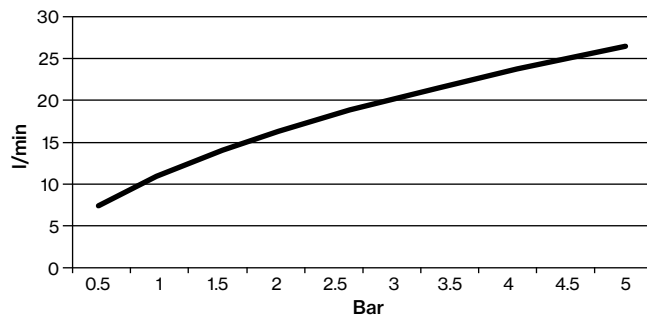

QT3100

Bar	0,5	1	1,5	2	2,5	3	3,5	4	4,5	5
l/min	9,1	13	16	18,6	20,9	23	24,9	26,8	28,3	30