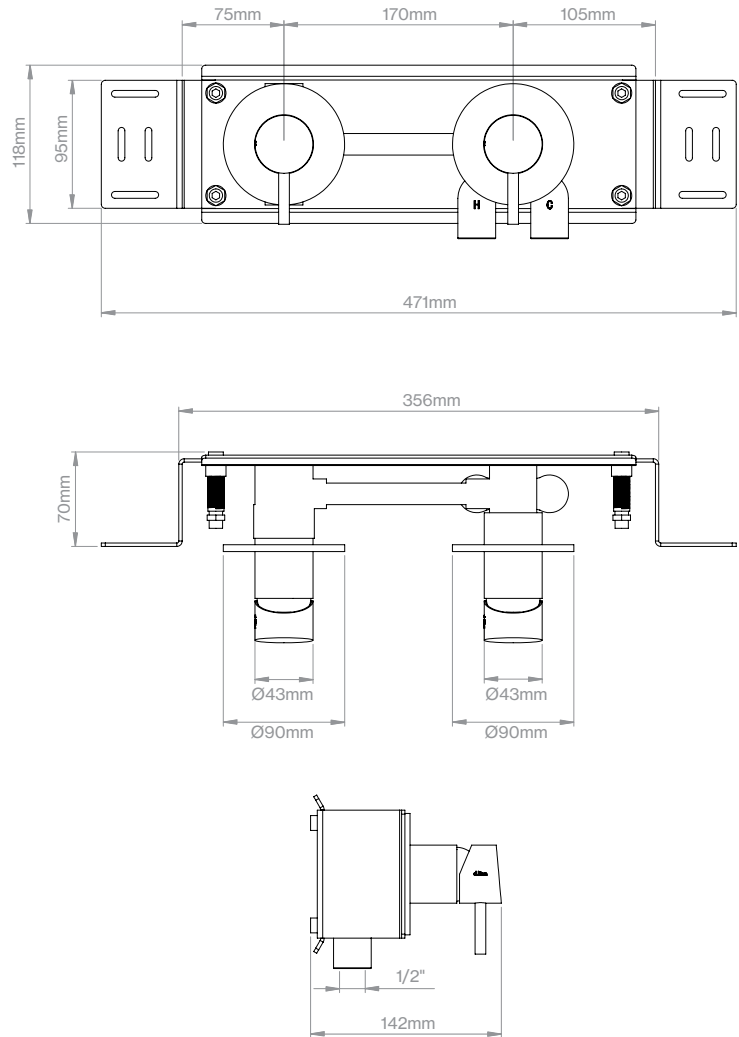

Built-in mixer
QS3100 · 727490016 (Built-in part)

Shown solution:

	Item number
Built-in part	QS3100
Controller for mixer	QA2190X

X = Choose finish

QS3100

Bar	0,5	1	1,5	2	2,5	3	3,5	4	4,5	5
l/min	8,6	12,1	14,9	17,3	19,5	21,3	23	24,7	26,2	27,7

Built-in mixer and diverter
QS3200 · 727491016 (Built-in part)

Shown solution:

	Item number
Built-in part	QS3200
Controller for mixer	QA2190X
Omskifteregreb	QA2290X

X = Choose finish

QS3200

Bar	0,5	1	1,5	2	2,5	3	3,5	4	4,5	5
l/min	6,1	8,8	10,9	12,6	14,1	15,6	16,7	17,9	19,1	20,1