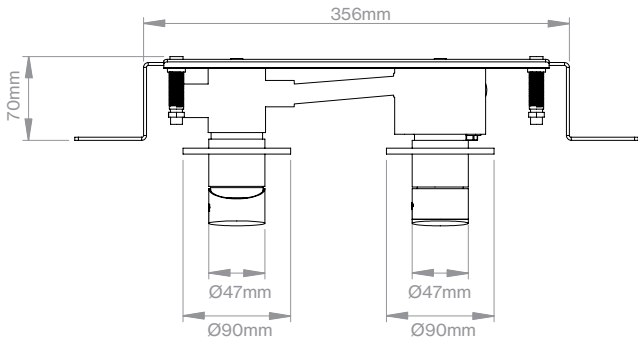

Built-in part one-way shower
QS3601-2425X · 722651316

Shown solution:

	Item number
Built-in part	QS3601-2425X

X = Choose finish

Built-in part three-way shower
QS3603-2425X · 722651516

Shown solution:

	Item number
Built-in part	QS3603-2425X

X = Choose finish