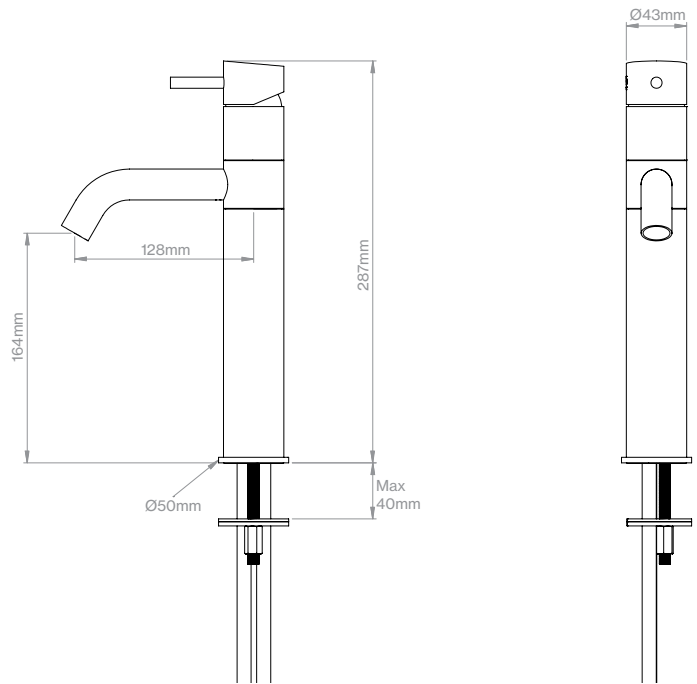

Use your smartphone to show your solution in AR

Satin stainless steel

Dimensional drawings and flow diagrams

Single hole tap
QT1150X

Allround tap
QT1200X

Kitchen tap
QT2100X

We recommend a 35mm tap hole in the surface