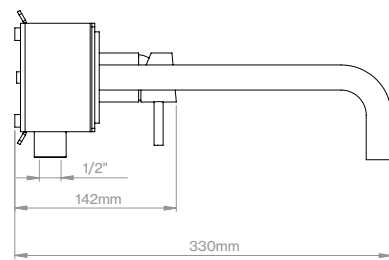

Built-in tap, 190mm

QT3100 · 702512016 (built-in part only)

Shown solution:

	Item number
Built-in part	QT3100
Control for mixer	QA2180X
Spout	QA3180X

X = Choose finish

Built-in tap, 250mm

QT3100 · 702512016 (built-in part only)

Shown solution:

	Item number
Built-in part	QT3100
Control for mixer	QA2180X
Spout	QA3280X

X = Choose finish