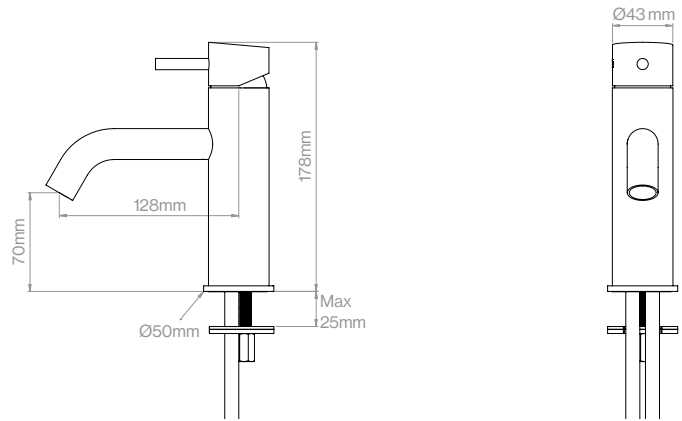

Use your smartphone to show your solution in AR

Satin stainless steel

Dimensional drawings and flow diagrams

Single hole tap
QT1150X

Allround tap
QT1200X

Kitchen tap
QT2100X

We recommend a 35mm tap hole in the surface