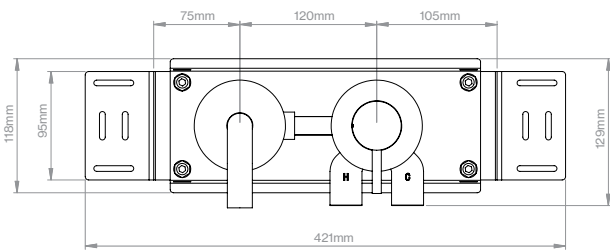

Built-in tap, 190mm

QT3100 · 702512016 (built-in part only)

Shown solution:

	Item number
Built-in part	QT3100
Control for mixer	QA2180X
Spout	QA3180X

X = Choose finish

Built-in tap, 250mm

QT3100 · 702512016 (built-in part only)

Shown solution:

	Item number
Built-in part	QT3100
Control for mixer	QA2180X
Spout	QA3280X

X = Choose finish