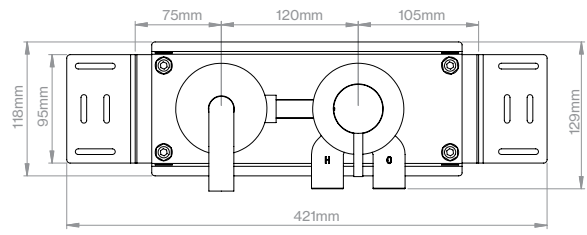

Built-in tap, 190mm

QT3100 · 702512016 (built-in part only)

Shown solution:

	Item number
Built-in part	QT3100
Control for mixer	QA2180X
Spout	QA3180X

X = Choose finish

Built-in tap, 250mm

QT3100 · 702512016 (built-in part only)

Shown solution:

	Item number
Built-in part	QT3100
Control for mixer	QA2180X
Spout	QA3280X

X = Choose finish