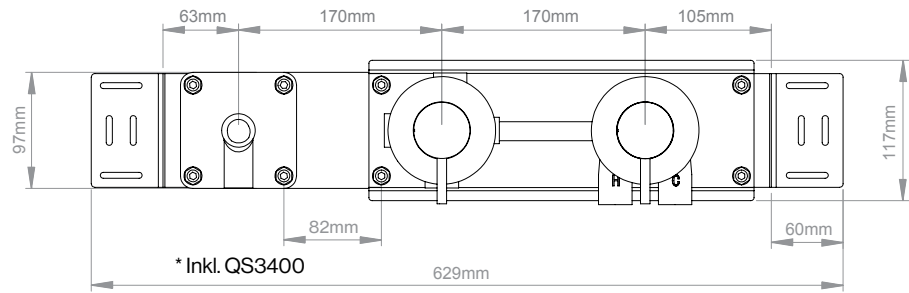

Built-in part one-way shower
QS3601-2425X · 722651316

Shown solution:

	Item number
Built-in part	QS3601-2425X

X = Choose finish

Built-in part three-way shower
QS3603-2425X · 722651516

Shown solution:

	Item number
Built-in part	QS3603-2425X

X = Choose finish