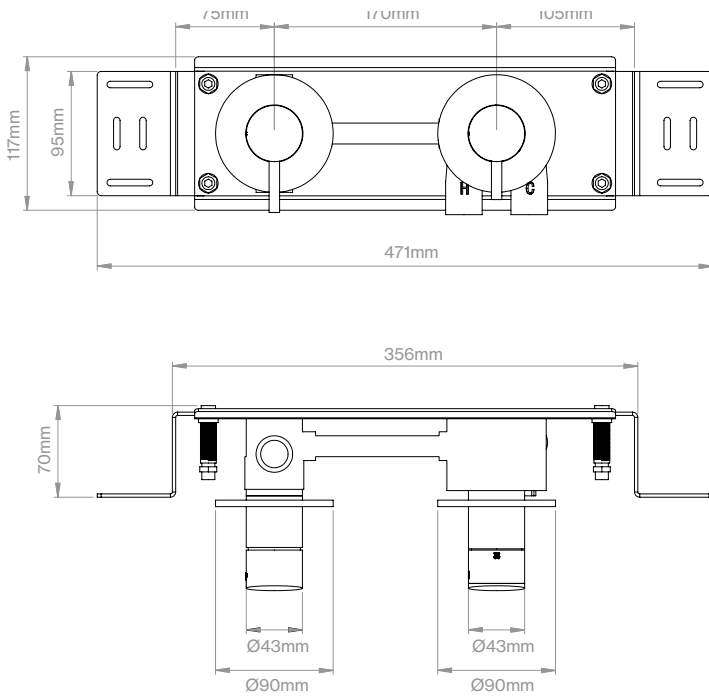

Built-in part two-way shower
QS3300 · 722651004 (Built-in part)

Shown solution:

	Item number
Built-in part	QS3300
Control for diverter	QA2290X
Control for thermostat	QA2390X

X = Choose finish