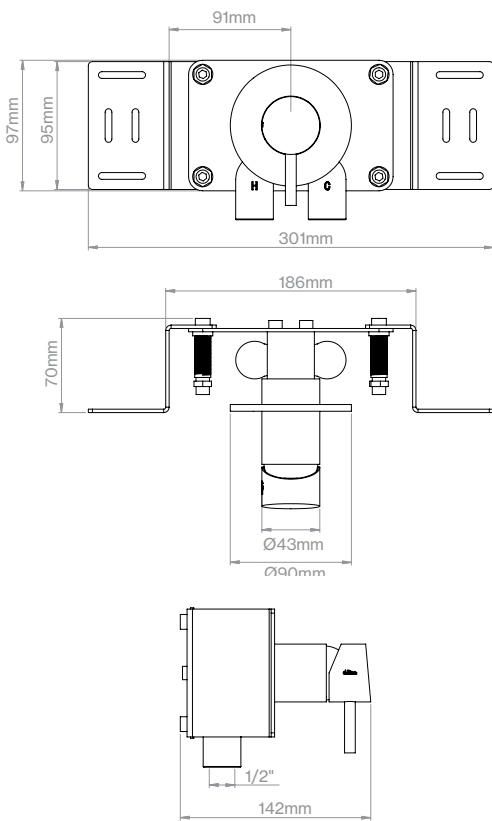

Built-in mixer
QS3100 · 727490016 (Built-in part)

Shown solution:

	Item number
Built-in part	QS3100
Controller for mixer	QA2190X

X = Choose finish