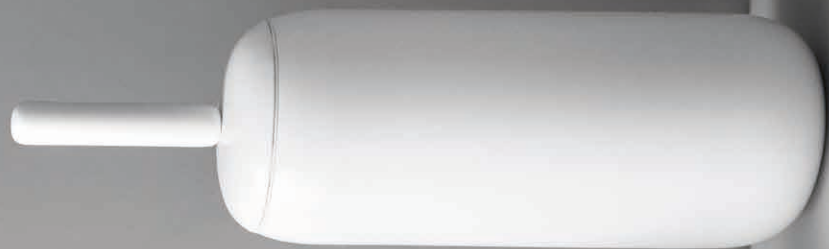

Bjarke Ingels Group collection