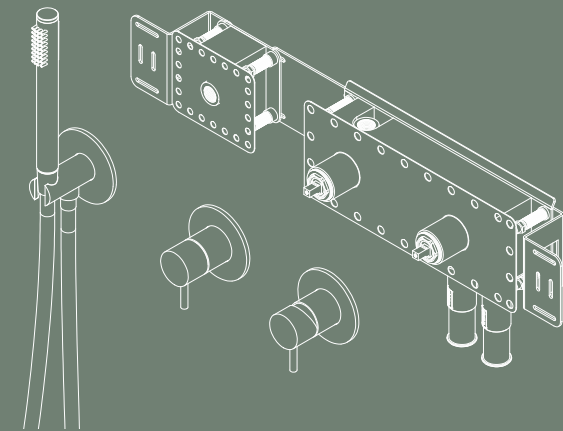

QS5410B
Circle Black
Metal
Matt black

SHOWER ARMS WALL - ROSE Ø90

QS5279M/P
L: 300mm

QS5289M/P
L: 400mm

SHOWER ARMS CEILING - ROSE Ø90

QS5209M/P
L: 100mm

QS5219M/P
L: 200mm

QS5229M/P
L: 300mm

QS5239M/P
L: 400mm

SHOWER HEADS

QS5100M/P
Ø200mm

QS5110M/P
Ø300mm

CIRCLE BLACK COMBINATION KITS

QT3100-190SB
L: 190mm
Matt black

QT3100-250SB
L: 250mm
Matt black

QS3100-340WB
Ø300mm
L: 400mm
Matt black