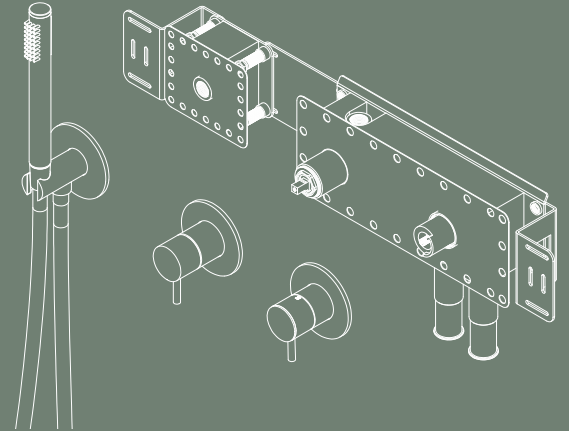

SPOUTS - ROSE Ø90

QA3090M/P
L: 115mm

QA3190M/P
L: 190mm

QA3290M/P
L: 250mm

WALL OUTLET - ROSE Ø90

QS5590M/P

QS5690M/P

SHOWER & BATHTUB

QS5410B
Circle Black
Metal
Matt black

SHOWER ARMS WALL - ROSE Ø90

QS5279M/P
L: 300mm

QS5289M/P
L: 400mm

SHOWER ARMS CEILING - ROSE Ø90

QS5209M/P
L: 100mm

QS5219M/P
L: 200mm

QS5229M/P
L: 300mm

QS5239M/P
L: 400mm

SHOWER HEADS

QS5100M/P
Ø200mm

QS5110M/P
Ø300mm

CIRCLE BLACK COMBINATION KITS

QT3100-190SB
L: 190mm
Matt black

QT3100-250SB
L: 250mm
Matt black

QS3100-340WB
Ø300mm
L: 400mm
Matt black