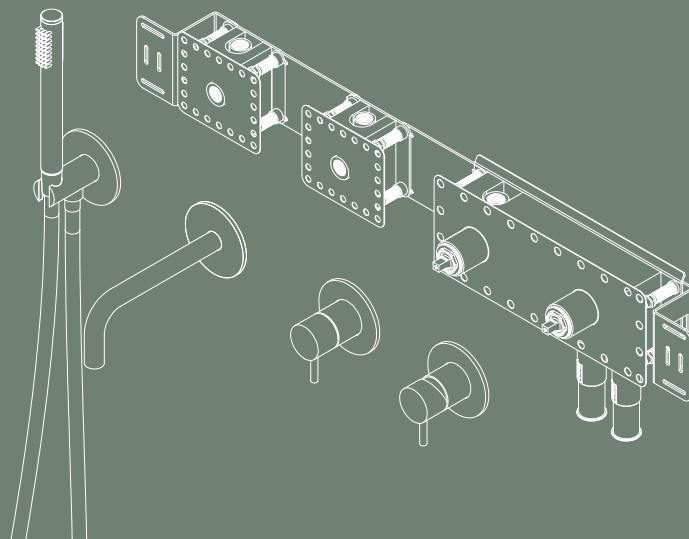

QS3200-190SB
L: 190mm
Matt black