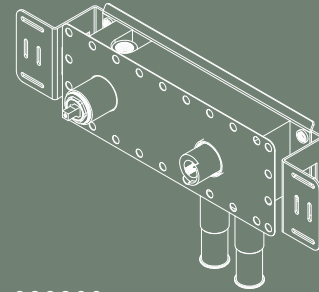

QS3300
Thermostat & diverter
Termostat & omskifter

CONTROLS - ROSE Ø90