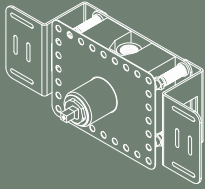

SHOWER & BATHTUB

BUILD-IN PARTS

QS3100
Mixer
Mikser