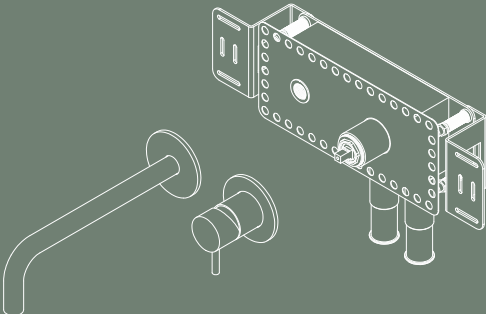

QS5239M/P
L: 400mm

SHOWER HEADS

QS5100M/P
Ø200mm

QS5110M/P
Ø300mm

CIRCLE BLACK COMBINATION KITS

QT3100-190SB
L: 190mm
Matt black

QT3100-250SB
L: 250mm
Matt black

QS3100-340WB
Ø300mm
L: 400mm
Matt black