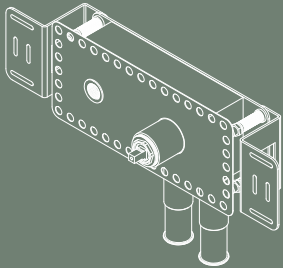

Hans Thyge Raunkjær

SINK

TAPS

QT1100M/P
Circle

QT1101M
Compose Corian

QT1200M/P
Circle High

QT2100M/P
Circle Kitchen

BUILD-IN PART