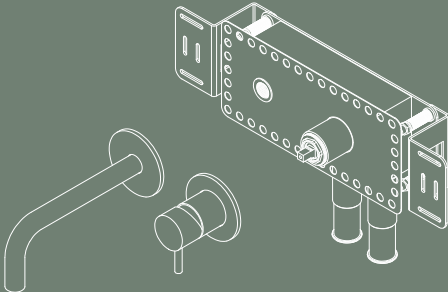

QS5410B
Circle Black
Metal
Matt black

SHOWER ARMS WALL - ROSE Ø90

QS5279M/P
L: 300mm

QS5289M/P
L: 400mm

SHOWER ARMS CEILING - ROSE Ø90

QS5209M/P
L: 100mm

QS5219M/P
L: 200mm

QS5229M/P
L: 300mm

QS5239M/P
L: 400mm

SHOWER HEADS

QS5100M/P
Ø200mm

QS5110M/P
Ø300mm

CIRCLE BLACK COMBINATION KITS

QT3100-190SB
L: 190mm
Matt black

QT3100-250SB
L: 250mm
Matt black

QS3100-340WB
Ø300mm
L: 400mm
Matt black