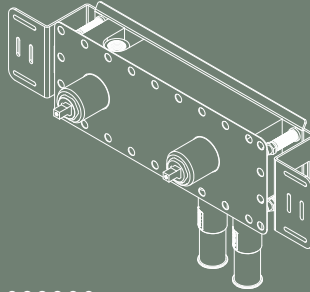

QS3200
Mixer & diverter
Mikser & omskifter