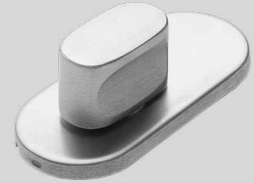

9

Door handle rose

Item no: 14321102443
Description: CC43
14321102450 CC50

Accessory:
Complete set

10

Blind plate 30 x 65

Item no:	Description:
14324102300	CC43
14324102350	CC50

Accessory:
Complete set

11

Thumb turn 30 x 65

Item no:	Description:
14341302460	CC50

Accessory:
Carrier for ASSA module lock

12

Cylinder ring oval 30 x 65

Item no:	Description:
14343002440	CC50

Accessory:
Complete set

13

Cylinder ring drop 30 x 65

Item no:	Description:
14343002410	CC50

Accessory:
Complete set

Narrow profile plate 210 x 30 x 3 mm

1 Narrow profile plate for ASSA

Item no: 14366002023
Description: Handle/blind plate