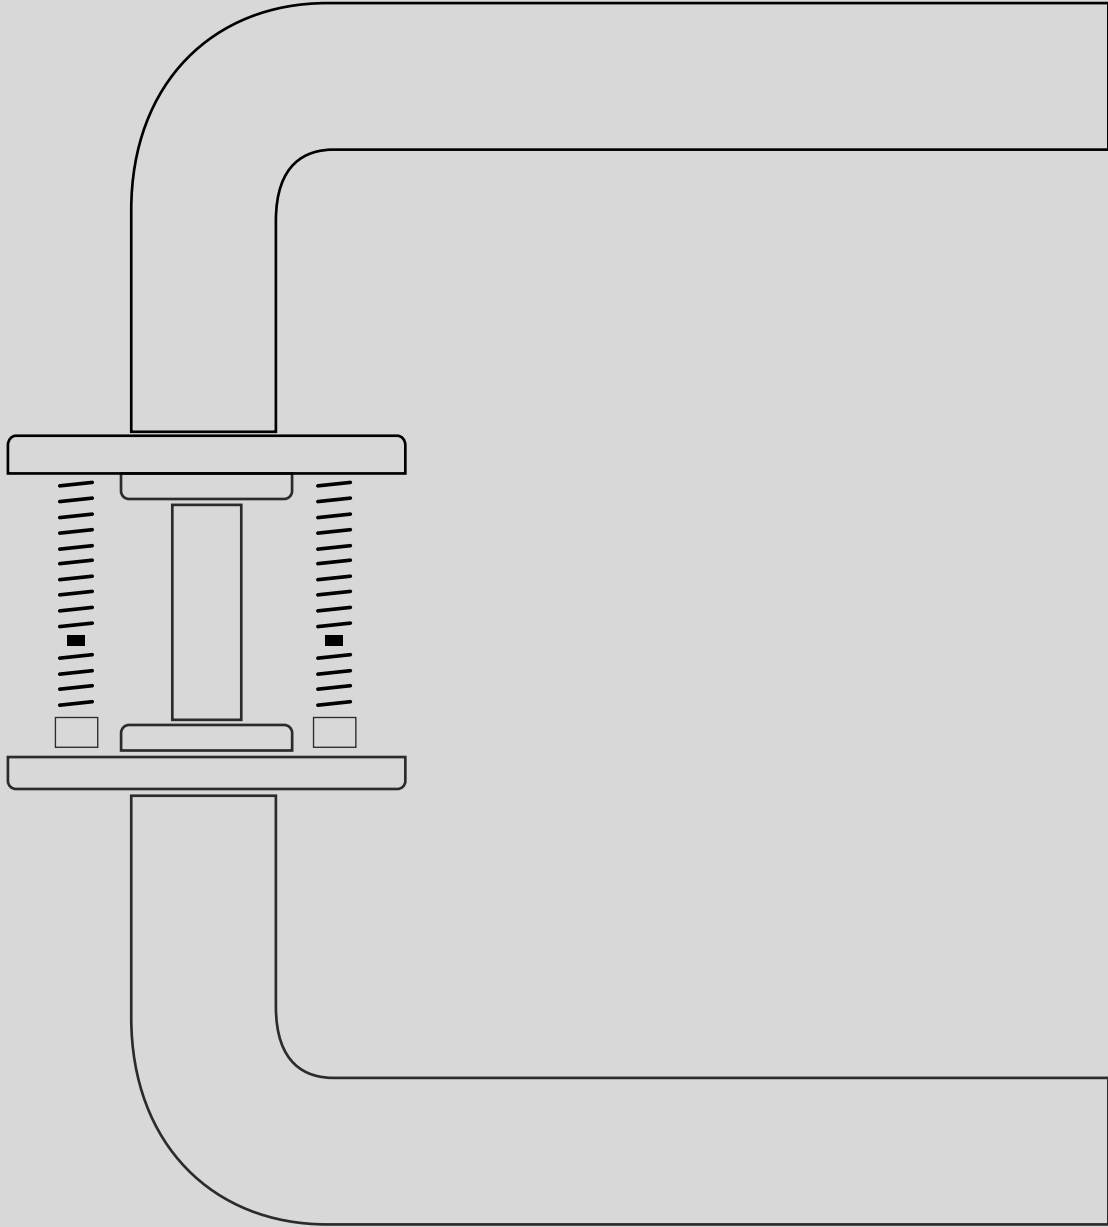

d line fittings

Table of contents

03	About d line
04-05	Door handle solid rose
06-09	Escutcheon solid
10	Door handle without rose
11	Long plate 210 x 60 x 3 mm
12-13	Shaped plate 175 x 175 x 3 mm
14-16	Door handle offset
17-18	Narrow profile plate 210 x 30 x 3 mm
19-22	Accessory
23-24	Door stop