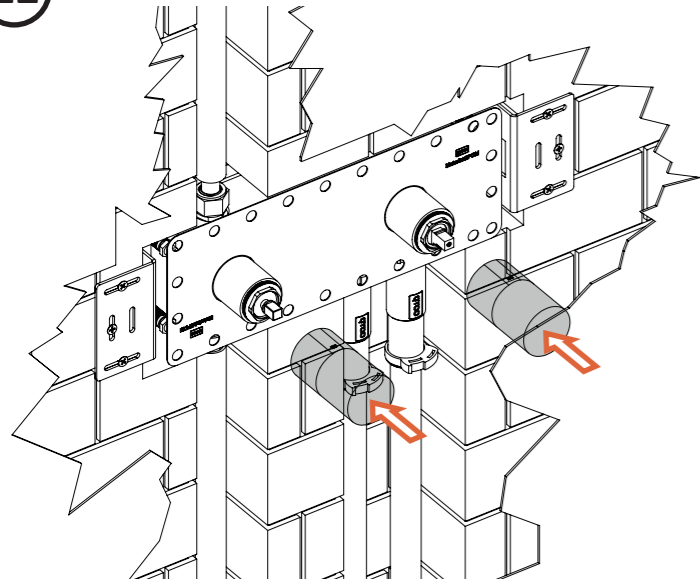

part of **dline**

Qtoo built-in  
Mounting instruction

dline

12

13

14

15

QS3100

QS3200

QS3300

QS3400

QT3100

	L	L1	L2	L3	L4	L5	L6	H	H1
A	301mm	186mm	123.5mm	54mm	-	-	-	97mm	118.5mm
B	245mm	131mm	123mm	-	-	-	-		96.5mm
C	421mm	306mm	138.5mm	54mm	120mm	-	-		129mm
D	471mm	356mm	138.5mm	54mm	170mm	-	-		129mm
E	471mm	356mm	140.5mm	50mm	170mm	-	-	118mm	121mm
F	628.5mm	508.5mm	140.5mm	50mm	170mm	170mm	-		121mm
G	798.5mm	678.5mm	138.5mm	54mm	170mm	170mm	170mm		129mm

—Material : stainless steel 304

—1/2" at water in/outlet

www.dline.com

**QTOO**

part of **dline**

A (QS3100)

B (QS3400)

C (QT3100)