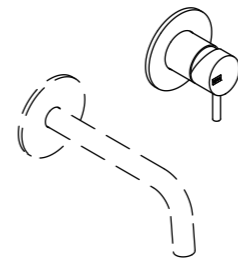

www.dline.com