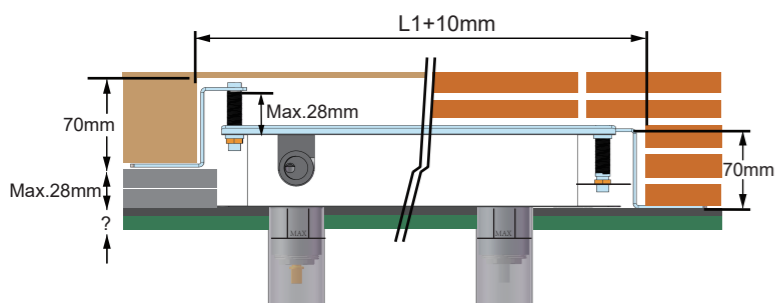

part of **dline**

Qtoo built-in  
Mounting instruction

dline

12

13

14

15

QS3100

QS3200

QS3300

QS3400

QT3100

	L	L1	L2	L3	L4	L5	L6	H	H1
A	301mm	186mm	123.5mm	54mm	-	-	-	97mm	118.5mm
B	245mm	131mm	123mm	-	-	-	-		96.5mm
C	421mm	306mm	138.5mm	54mm	120mm	-	-		129mm
D	471mm	356mm	138.5mm	54mm	170mm	-	-		129mm
E	471mm	356mm	140.5mm	50mm	170mm	-	-	118mm	121mm
F	628.5mm	508.5mm	140.5mm	50mm	170mm	170mm	-		121mm
G	798.5mm	678.5mm	138.5mm	54mm	170mm	170mm	170mm		129mm

—Material : stainless steel 304

—1/2" at water in/outlet

www.dline.com

**QTOO**

part of **dline**

A (QS3100)

B (QS3400)

C (QT3100)