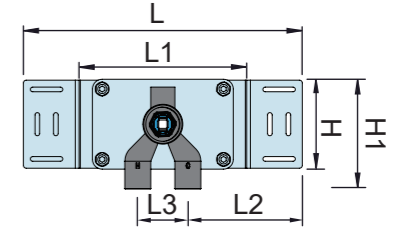

www.dline.com