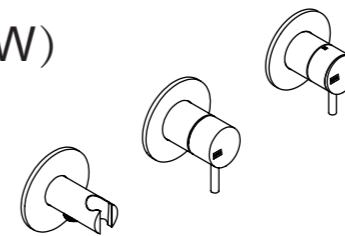

www.dline.com