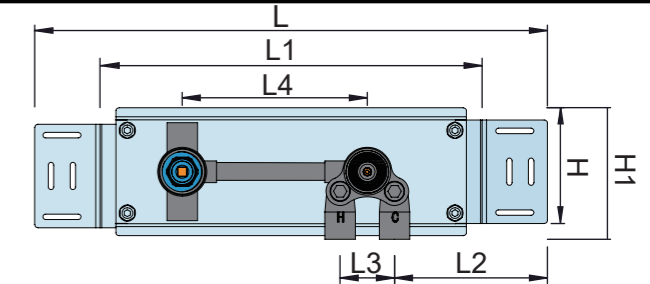

www.dline.com