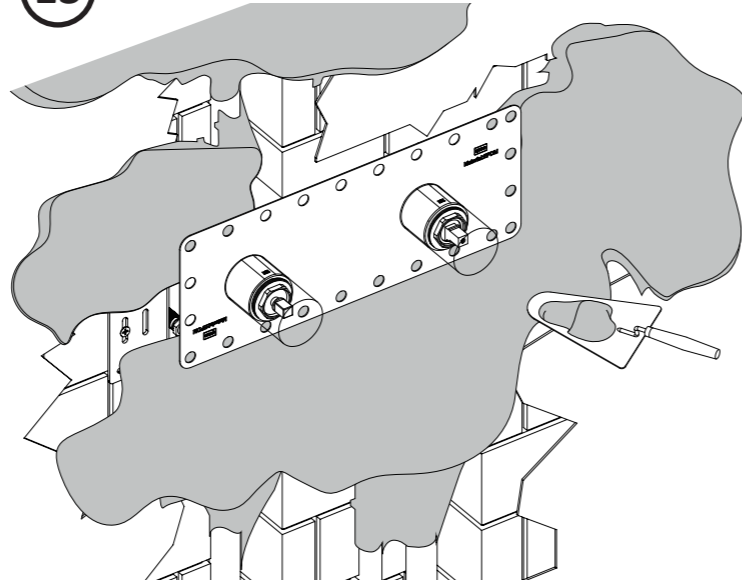

part of **dline**

Qtoo built-in  
Mounting instruction

dline

12

13

14

15

QS3100

QS3200

QS3300

QS3400

QT3100

	L	L1	L2	L3	L4	L5	L6	H	H1
A	301mm	186mm	123.5mm	54mm	-	-	-	97mm	118.5mm
B	245mm	131mm	123mm	-	-	-	-		96.5mm
C	421mm	306mm	138.5mm	54mm	120mm	-	-		129mm
D	471mm	356mm	138.5mm	54mm	170mm	-	-		129mm
E	471mm	356mm	140.5mm	50mm	170mm	-	-	118mm	121mm
F	628.5mm	508.5mm	140.5mm	50mm	170mm	170mm	-		121mm
G	798.5mm	678.5mm	138.5mm	54mm	170mm	170mm	170mm		129mm

—Material : stainless steel 304

—1/2" at water in/outlet

www.dline.com

**QTOO**

part of **dline**

A (QS3100)

B (QS3400)

C (QT3100)