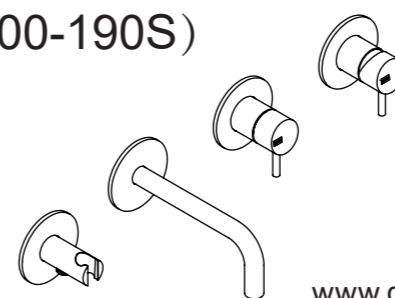

www.dline.com