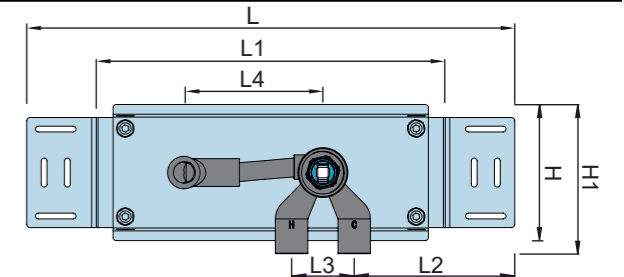

www.dline.com