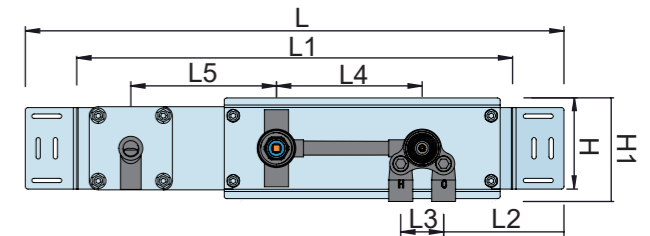

www.dline.com