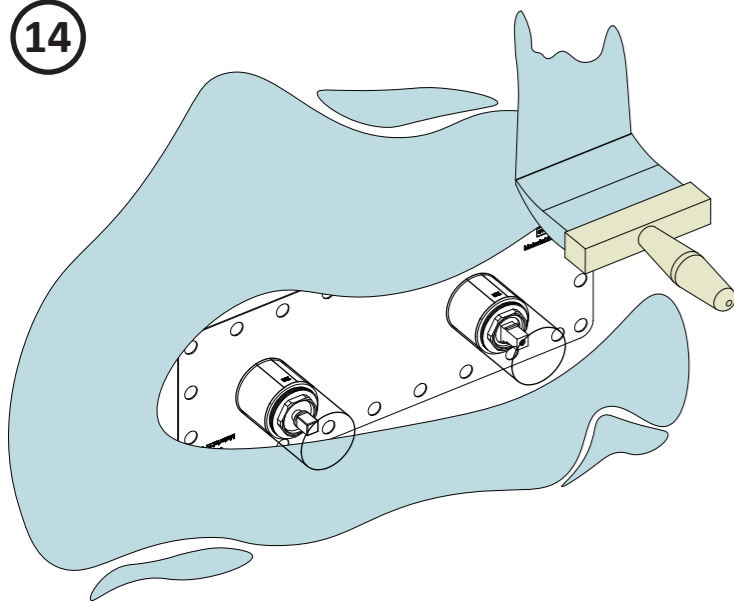

part of **dline**

Qtoo built-in  
Mounting instruction

dline

12

13

14

15

QS3100

QS3200

QS3300

QS3400

QT3100

	L	L1	L2	L3	L4	L5	L6	H	H1
A	301mm	186mm	123.5mm	54mm	-	-	-	97mm	118.5mm
B	245mm	131mm	123mm	-	-	-	-		96.5mm
C	421mm	306mm	138.5mm	54mm	120mm	-	-		129mm
D	471mm	356mm	138.5mm	54mm	170mm	-	-		129mm
E	471mm	356mm	140.5mm	50mm	170mm	-	-	118mm	121mm
F	628.5mm	508.5mm	140.5mm	50mm	170mm	170mm	-		121mm
G	798.5mm	678.5mm	138.5mm	54mm	170mm	170mm	170mm		129mm

—Material : stainless steel 304

—1/2" at water in/outlet

www.dline.com

**QTOO**

part of **dline**

A (QS3100)

B (QS3400)

C (QT3100)