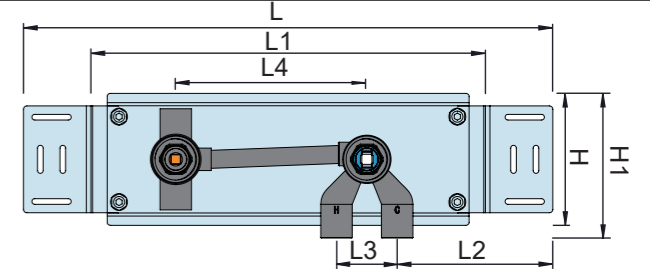

www.dline.com