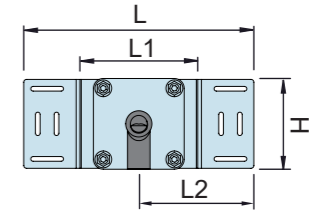

www.dline.com