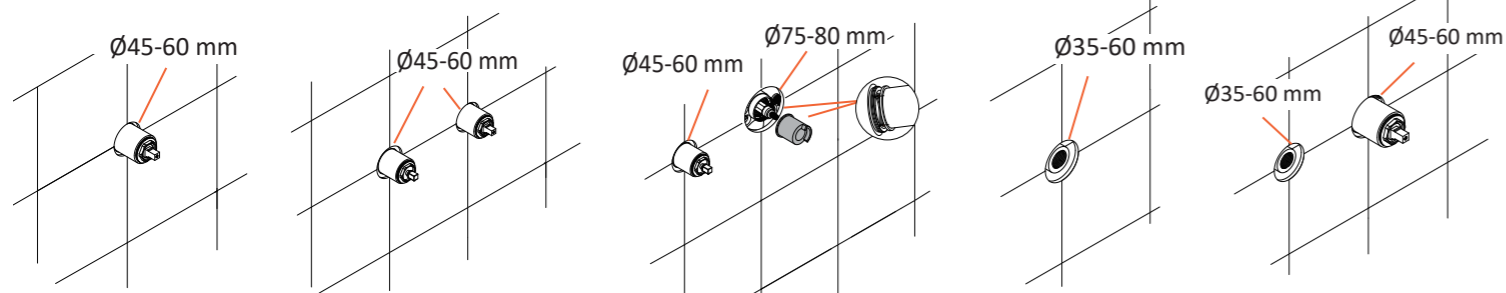

part of **dline**

Qtoo built-in  
Mounting instruction

dline

12

13

14

15

QS3100

QS3200

QS3300

QS3400

QT3100

	L	L1	L2	L3	L4	L5	L6	H	H1
A	301mm	186mm	123.5mm	54mm	-	-	-	97mm	118.5mm
B	245mm	131mm	123mm	-	-	-	-		96.5mm
C	421mm	306mm	138.5mm	54mm	120mm	-	-		129mm
D	471mm	356mm	138.5mm	54mm	170mm	-	-		129mm
E	471mm	356mm	140.5mm	50mm	170mm	-	-	118mm	121mm
F	628.5mm	508.5mm	140.5mm	50mm	170mm	170mm	-		121mm
G	798.5mm	678.5mm	138.5mm	54mm	170mm	170mm	170mm		129mm

—Material : stainless steel 304

—1/2" at water in/outlet

www.dline.com

**QTOO**

part of **dline**

A (QS3100)

B (QS3400)

C (QT3100)