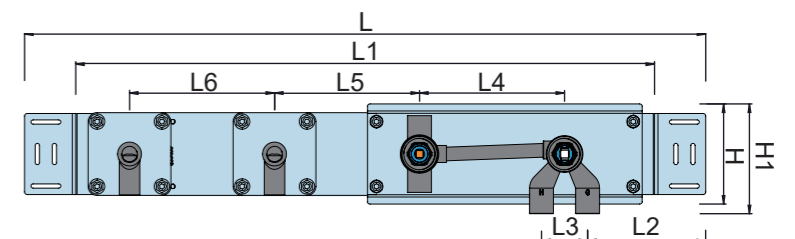

www.dline.com