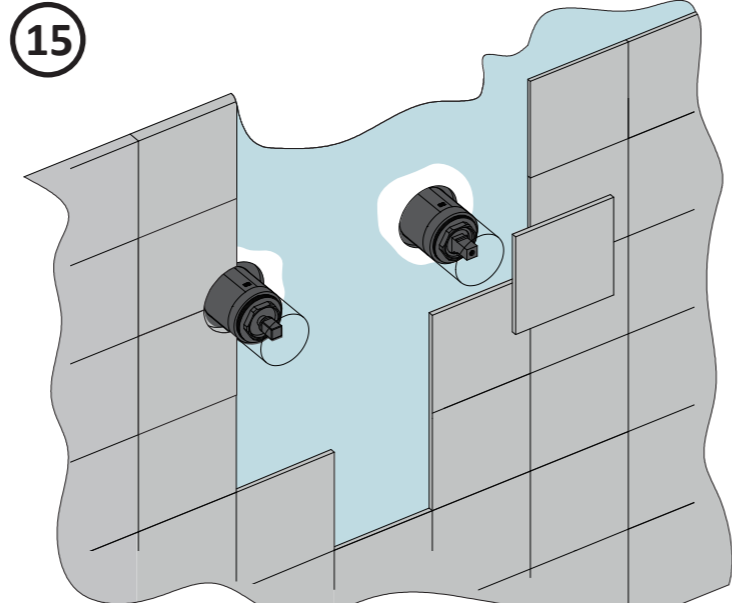

part of **dline**

Qtoo built-in  
Mounting instruction

dline

12

13

14

15

QS3100

QS3200

QS3300

QS3400

QT3100

	L	L1	L2	L3	L4	L5	L6	H	H1
A	301mm	186mm	123.5mm	54mm	-	-	-	97mm	118.5mm
B	245mm	131mm	123mm	-	-	-	-		96.5mm
C	421mm	306mm	138.5mm	54mm	120mm	-	-		129mm
D	471mm	356mm	138.5mm	54mm	170mm	-	-		129mm
E	471mm	356mm	140.5mm	50mm	170mm	-	-	118mm	121mm
F	628.5mm	508.5mm	140.5mm	50mm	170mm	170mm	-		121mm
G	798.5mm	678.5mm	138.5mm	54mm	170mm	170mm	170mm		129mm

—Material : stainless steel 304

—1/2" at water in/outlet

www.dline.com

**QTOO**

part of **dline**

A (QS3100)

B (QS3400)

C (QT3100)