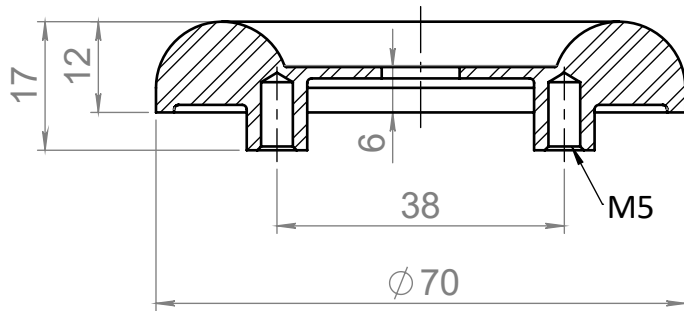

A-A

ITEM NO.	PART NUMBER	DESCRIPTION	QTY.
1	D 8158Brass	Escutcheon Ø70, external 6mm	1
Subject: Fat ext. escutcheon f/PZ cylinder Ø70x6, cc38, external, safety		Mass: 112,8 g	Scale: 1:1
Category: Hardware		Material: Brass Polished	SHEET 1 OF 1
Sign: TVA	Latest release:	Revision	Drawing no.:
Date: 17/12/2019	Release date:	0	15.9006.01.060
Dimension without tolerance, follows DS/ISO 2768-mK. This drawing is the property of d line a/s, and is not to be copied or shown to third parties.			d line