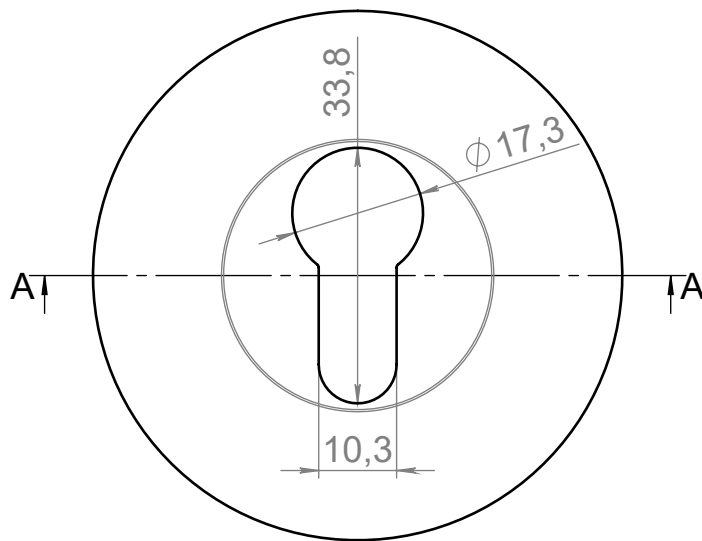

A-A

ITEM NO.	PART NUMBER	DESCRIPTION	QTY.
1	D 8158Brass	Escutcheon Ø70, external 6mm	1
Subject: Fat ext. escutcheon f/PZ cylinder Ø70x6, cc38, external, safety		Mass: 112,8 g	Scale: 1:1
Category: Hardware		Material: Brass Polished	SHEET 1 OF 1
Sign: TVA	Latest release:	Revision	Drawing no.:
Date: 17/12/2019	Release date:	0	15.9006.01.060
Dimension without tolerance, follows DS/ISO 2768-mK. This drawing is the property of d line a/s, and is not to be copied or shown to third parties.			d line