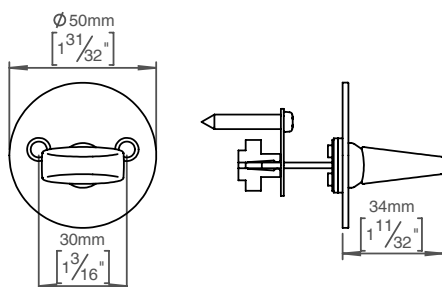

Thumb turn - brass

Arne Jacobsen collection

Product

Solid rose, cc 30mm, ASSA.

Tender text

Arne Jacobsen collection, thumb turn AJ, solid rose, cc 30 mm, ASSA in polished brass. 20-year warranty.

Product specification

Dimensions: 50x50x34mm

Material: brass

Surface finish: polished

[20-year warranty (5 years for coated items)](#)

Available finishes

Solid metal

Polished
brass

**Spare parts/
accessories**

14296174107 - Sectioned bolt set M4x110mm, with bush

Mounting

<https://dline.com/mounting-instructions/>

Product care

d line products are produced in the highest quality brass. To sustain the unique d line finish please follow the below instructions:

Please do not use scouring powder, steel wool, chloride based detergents or other aggressive cleaning products as these may damage the surface.