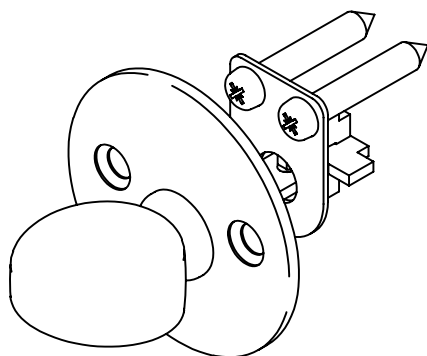

Thumb turn - brass

Arne Jacobsen collection

Product

Solid rose, cc 30mm, ASSA.

Tender text

Arne Jacobsen collection, thumb turn AJ, solid rose, cc 30 mm, ASSA in polished brass. 20-year warranty.

Product specification

Dimensions: 50x50x34mm

Material: brass

Surface finish: polished

[20-year warranty (5 years for coated items)](#)

Available finishes

Solid metal

Polished
brass

**Spare parts/
accessories**

14296174107 - Sectioned bolt set M4x110mm, with bush

Mounting

<https://dline.com/mounting-instructions/>

Product care

d line products are produced in the highest quality brass. To sustain the unique d line finish please follow the below instructions:

Please do not use scouring powder, steel wool, chloride based detergents or other aggressive cleaning products as these may damage the surface.