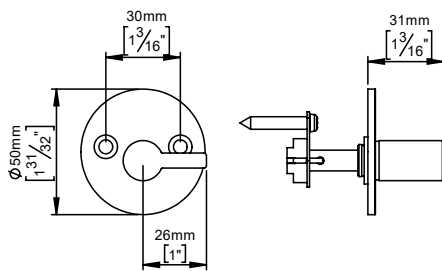

Thumb turn

Onen collection

Product Solid rose, cc 30mm, ASSA.

Tender text ONEN collection, thumb turn ONEN, solid rose, cc 30mm, ASSA in satin finished AISI 304 stainless steel. 20-year warranty.

Product specification Dimensions: 50x50x31mm
Diameter: Ø50mm
Material: stainless steel AISI 304
Surface finish: satin grain 320, crafted by hand
[20-year warranty (5 years for coated items)](#)

Available finishes