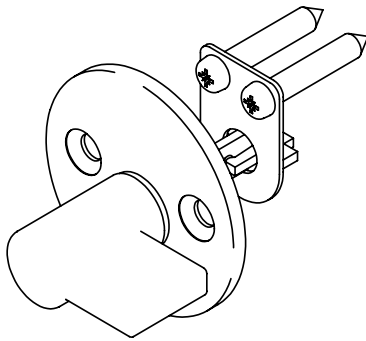

Spare parts/ accessories P 80 - Sectioned bolt M4x110mm with bush

Mounting <https://dline.com/mounting-instructions/>

Product care

d line products are produced in the highest quality AISI 304 stainless steel. To sustain the unique d line finish please follow the below instructions:

- Wash down the surfaces using soapy water or mild detergent
- Always thoroughly rinse off with clean water
- To complete the cleaning procedure dry/polish the surface with a soft dry cloth

Please do not use scouring powder, steel wool, chloride based detergents or other aggressive cleaning products as these may damage the surface.