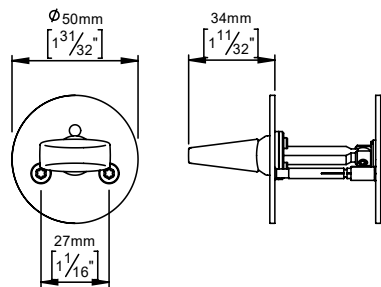

Toilet indicator

Arne Jacobsen collection

Product

5V90, solid rose, cc 27mm, BODA.

Tender text

Arne Jacobsen collection, Toilet indicator AJ, 5V90, solid rose, cc 27mm Boda in satin finished AISI 304 stainless steel. 20-year warranty.

Re-handle®

Re-handle® this product to prolong its life span up to 100 years, lowering the Global Warming potential (CO2) between 54-91% depending on the product.

Re-handle your product [here](#)

Product specification

Dimensions: 50x50x35mm

Spindle: 5x5mm

Material: stainless steel AISI 304

Surface finish: satin grain 320

[20-year warranty (5 years for coated items)](#)

Available finishes

Solid metal

Satin steel

PVD

Charcoal

Copper

Brass

Powder coated

Black

Please note: PVD and powder coated items cannot be Re-handled

Spare parts/ accessories

14296174107 - Sectioned bolt set M4x110mm

Mounting

<https://dline.com/mounting-instructions/>

Product care

d line products are produced in the highest quality AISI 304 stainless steel. To sustain the unique d line finish please follow the below instructions: