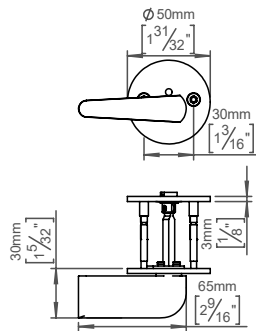

Available finishes

Spare parts/
accessories

P 80 - Sectioned bolt M4x110mm

Mounting

<https://dline.com/mounting-instructions/>

Product care

- Wash down the surfaces using soapy water or mild detergent
- Always thoroughly rinse off with clean water
- To complete the cleaning procedure dry/polish the surface with a soft dry cloth

Please do not use scouring powder, steel wool, chloride based detergents or other aggressive cleaning products as these may damage the surface.