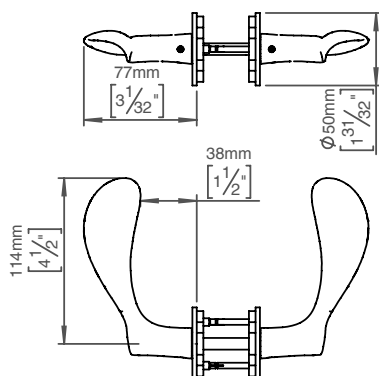

Lever handle AJ111, large - brass

Arne Jacobsen collection

Product Solid rose, cc 30mm, 33-59mm, large, brass.

Tender text Arne Jacobsen collection, lever handle AJ large, pair, 8x8mm, solid rose, cc 30mm, 33-59mm in polished brass. Certified in accordance with EN 1906 to 47-B1140U. 20-year warranty.

Product specification Dimensions: 139x50x77mm
Material: brass
Surface finish: polished
[20-year warranty (5 years for coated items)](#)

Available finishes

Spare parts/ accessories 14970102019 - Grub screw M5x8,3mm
P 70P - Sectioned bolt set M4x110mm with bush
14285092092 - Spindle for door 33-59mm
14976700105 - TX10 tool kit

Mounting <https://dline.com/mounting-instructions/>

Product care

d line products are produced in the highest quality brass. To sustain the unique d line finish please follow the below instructions:

Please do not use scouring powder, steel wool, chloride based detergents or other aggressive cleaning products as these may damage the surface.