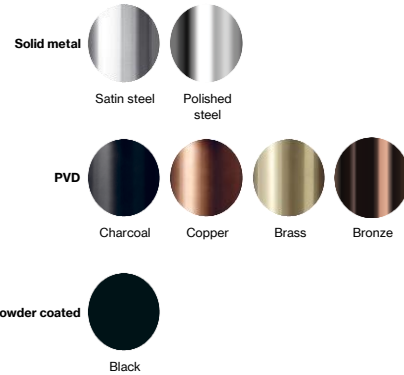

Available finishes

Please note: PVD and powder coated items cannot be Re-handled

Spare parts/ accessories

Mounting <https://dline.com/mounting-instructions/>

Product care