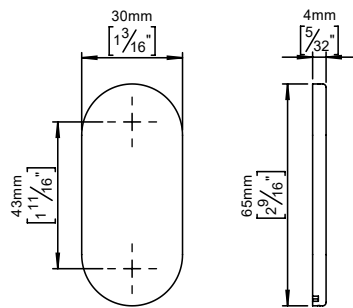

Oval blind escutcheon

Knud Holscher collection

Product cc 43mm, snap-on cover.

Tender text Knud Holscher collection, blind rose, Oval 30x65mm, snap-on cover, cc 43mm. Manufactured in the highest quality marine grade, AISI 316 stainless steel, protecting against high levels of corrosion. 20-year warranty.

Re-handle® Re-handle® this product to prolong its life span up to 100 years, lowering the Global Warming potential (CO2) between 54-91% depending on the product.

Re-handle your product here

Product specification Dimensions: 30x65x4mm
Material: stainless steel AISI 316
Surface finish: satin grain 320, crafted by hand
[20-year warranty (5 years for coated items)](#)