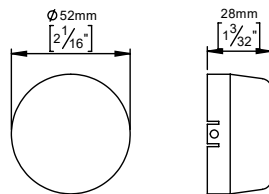

Available finishes

Spare parts/ accessories A4342000003 - Cap for emergency exit

Mounting <https://dline.com/mounting-instructions/>

Product care