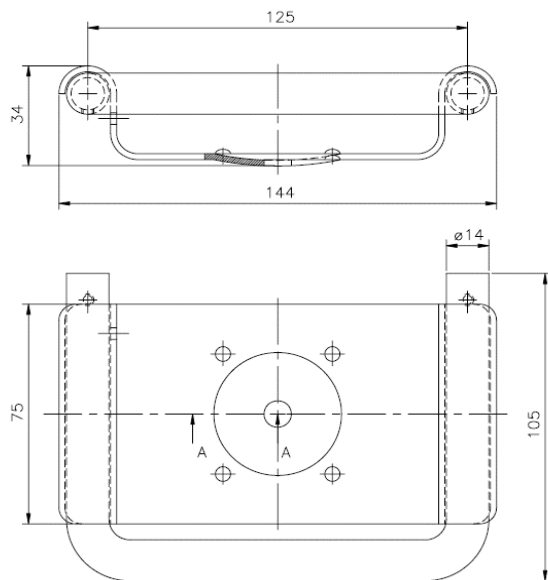

Soap dish, 144x34x75 mm

Knud Holscher Collection

d line

PRODUCT DATA SHEET

ITEM NUMBER	SURFACE
14.7034.02.128	White, with satin finish
16.7034.01.124	White, with polished finish

PRODUCT

Soap dish, 144x34x75 mm, White

PICTURE

TENDER TEXT

Soap dish. Outstanding classic danish design by Knud Holscher. Material: stainless steel AISI 316 satin finish, white. Radius: Ø14. W:144 mm x H:34 mm x D:105 mm.

PRODUCT SPECIFICATION

Dimensions: W:144 mm x H:34 mm x D:105 mm.

Radius:Ø14

Material: stainless steel AISI 316

Surface finish: White, with satin finished bracket

Warranty for stainless steel (non movable) parts - 20 years

DRAWING

SPARE PARTS / ACCESSORIES:

14.9760.02.050	Loose hangers
14.9760.30.070	Loose shelf white
P0.0000.00.451	Screws and plugs

MOUNTING:

Ø4,5x70mm screws with plugs 8x40mm. Please use correct screws and plugs for the type of wall.