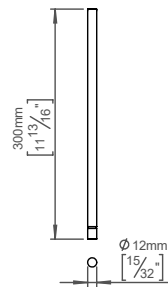

Toilet brush handle

Knud Holscher collection

Product W/o brush.

Tender text Knud Holscher collection, toilet brush handle without brush. Manufactured in the highest quality marine grade, AISI 316 stainless steel, protecting against high levels of corrosion. 20-year warranty.

Product specification Dimension: 12x12x300mm
Material: stainless steel AISI 316
Surface finish: satin grain 320, crafted by hand
[20-year warranty (5 years for coated items)](#)