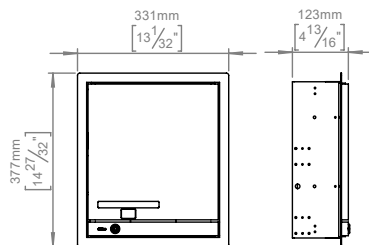

Sanitary panel E

Knud Holscher collection

Product E, module, size 2.

Tender text Knud Holscher collection, sanitary panel, E, module size 2, recessed. Manufactured in the highest quality marine grade, AISI 316 stainless steel, protecting against high levels of corrosion. 5-year warranty.

Product specification Dimensions: 377x331x121mm
Material: stainless steel AISI 316
Surface finish: satin grain 320, crafted by hand
[5-year warranty (5 years for coated items)](#)
Voltage: 100-240V, 50/60Hz
Total power: 1010-1150W
Drying time: 12s
Noise level: 70-80 dBA