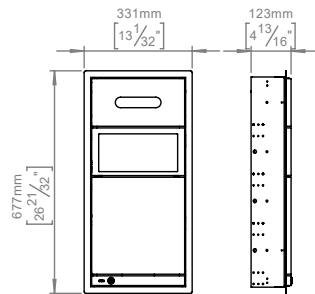

Sanitary panel MK

Knud Holscher collection

Product MK, module, size 4.

Tender text Knud Holscher collection, sanitary panel, MK, module size 4, recessed. Manufactured in the highest quality marine grade, AISI 316 stainless steel, protecting against high levels of corrosion. 5-year warranty.

Product specification Dimensions: 677x331x121mm
Material: stainless steel AISI 316
Surface finish: satin grain 320, crafted by hand
[5-year warranty (5 years for coated items)](#)
Waste bin capacity: 8L