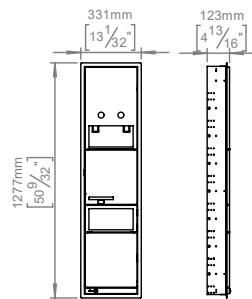

Sanitary panel HEK

Knud Holscher collection

Product HEK, module, size 8.

Tender text Knud Holscher collection, sanitary panel, HEK, module size 8, recessed. Manufactured in the highest quality marine grade, AISI 316 stainless steel, protecting against high levels of corrosion. 5-year warranty.

Product specification Dimensions: 1127x331x121mm
Material: stainless steel AISI 316
Surface finish: satin grain 320, crafted by hand
[5-year warranty (5 years for coated items)](#)
Waste bin capacity: 8L
Towels: C, Z, Multi- and Interfold (minimum 230x80 is recommended)
Magazine: 260x350x105mm
Capacity: approx. 350 pcs. 2 layer interfold
Voltage: 100-240V, 50/60Hz
Total power: 1010-1150W
Drying time: 12s
Noise level: 70-80 dBA