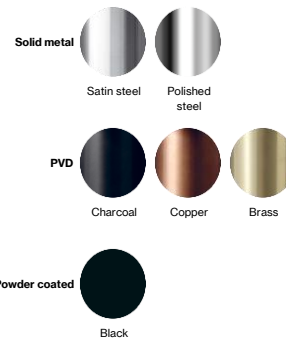

Available finishes

Spare parts/ accessories

Mounting <https://dline.com/mounting-instructions/>

Product care