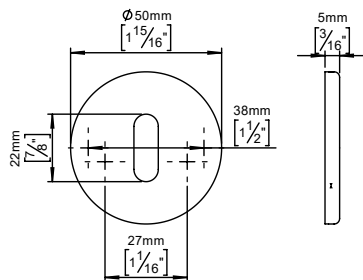

Key escutcheon - brass

Knud Holscher collection

Product Ø50mm, cc 27/38mm, snap-on cover.

Tender text Knud Holscher collection, key escutcheon, Ø50mm, snap-on cover, cc 27/38mm in polished brass. 20-year warranty.

Product specification Dimensions: 50x50x4mm
Material: brass
Surface finish: polished
[20-year warranty (5 years for coated items)](#)

Available finishes

Spare parts/ accessories

Mounting <https://dline.com/mounting-instructions/>

Product care