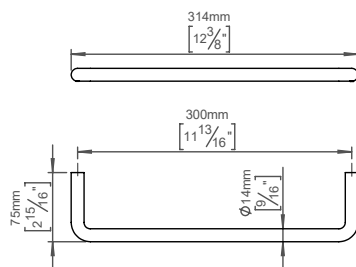

Available finishes

Spare parts/ accessories

Mounting <https://dline.com/mounting-instructions/>

Product care