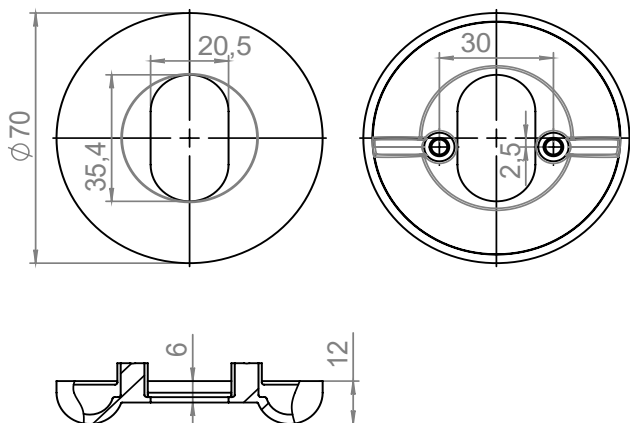

Fat ext. escutcheon f/oval cyl., Ø70x6mm

Tom Dixon Collection

d line

PRODUCT DATA SHEET

ITEM NUMBER 15.9005.01.060
SURFACE Polished brass

PRODUCT
Fat ext. escutcheon f/oval cyl., Ø70x6, cc30, external, brass.

PICTURE

TENDER TEXT

Fat ext. escutcheon f/oval cyl., Ø70x6, cc30, external, brass. The FAT collection is a series of architectural hardware pieces designed by English industrial designer Tom Dixon. Angular and bulbous, the pieces are a testament to form following function, whilst maintaining a humorous silhouette and a reductionist aesthetic. FAT is part of a fuller series by Tom Dixon including dining chairs, bar stools and lounge chairs. Material: polished brass. W:70 mm x H:70 mm x D:12 mm.

PRODUCT SPECIFICATION

Dimensions: W:70 mm x H:70 mm x D:12 mm.
Material: brass
Surface finish: polished, crafted by hand
Warranty for brass parts - 20 years

DRAWING

SPARE PARTS / ACCESSORIES:

MOUNTING:

Mounting with two sectioned bolts M5