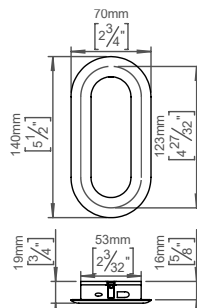

Fat flush pull handle, oval - brass

Tom Dixon collection

Product 70x140mm, brass

Tender text FAT flush pull handle, oval, 70x140mm, polished. The FAT collection is a series of architectural hardware pieces designed by English industrial designer Tom Dixon. Material: brass. Diameter: Ø70mm. W: 70mmxH: 140mmxD: 19mm. 20-year warranty.

Product specification Dimensions: 70x140x19mm.
Diameter: Ø70mm
Material: polished brass
Surface finish: polished, crafted by hand
[20-year warranty (5 years for coated items)](#)

Available finishes

Spare parts/ accessories 14970102016 - Grub screw, M5x6.8mm
14970102019 - Grub screw, M5x8.3mm

Mounting <https://dline.com/mounting-instructions/>

9 pcs. in a bag

Product care