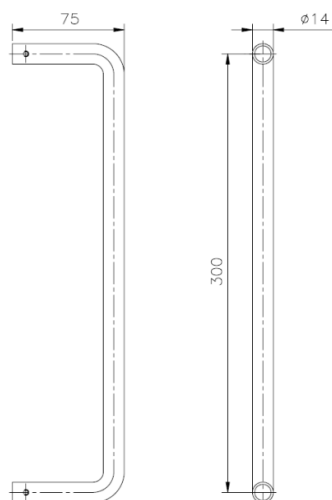

Towel rail

Knud Holscher Collection

d line

PRODUCT DATA SHEET

ITEM NUMBER 16.7050.01.301
SURFACE Polished Stainless Steel

PRODUCT
Towel rail Ø14 x 300 mm, bush polished

PICTURE

TENDER TEXT

Towel rail Ø14 x 300 mm, bush polished. Outstanding classic danish design by Knud Holscher. Material: stainless steel AISI 316 polished. W:Ø14 mm x H:314 mm x D:75 mm

PRODUCT SPECIFICATION

Dimensions: W:Ø14 mm x H:314 mm x D:75 mm
Material: stainless steel AISI 316
Surface finish: mirror polished, crafted by hand
Warranty for stainless steel (non movable) parts - 20 years

DRAWING

SPARE PARTS / ACCESSORIES:

P0000000452 - Accessories for bathroom

MOUNTING:

Mounting on a bush screwed on a wall

PACKING:

1 pcs. per package

ISO-DRAWING

CERTIFICATES & AWARDS

PRODUCT CARE

d line products are produced in the highest quality stainless steel, marine grade, AISI 316. To sustain the unique d line finish appearance please follow the below instructions:

- Wash down the surfaces using soapy water or mild detergent
- Always thoroughly rinse off with clean water
- To complete the cleaning procedure dry/polish the surfaces with a soft dry cloth

Please do not use scouring powder, steel wool, chloride based detergents or other aggressive cleaning products as these may damage the surface.

If spots or corrosion appear on the surface it is not due to the stainless steel quality, but to impurities in the environment, aggressive conditions or improper or insufficient cleaning.