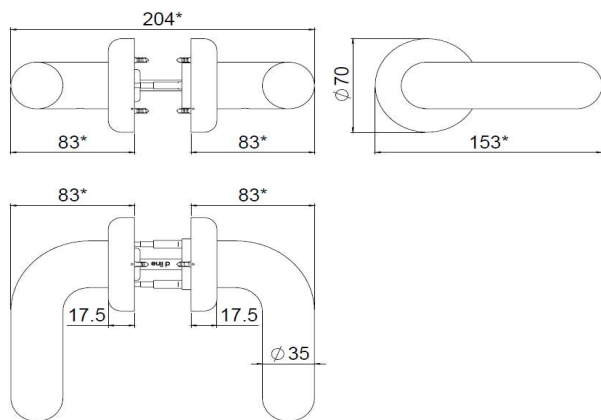

PICTURE

PRODUCT

Fat lever handle. 8x8, Ø70 cc30-38, 33-59, satin.

TENDER TEXT

Fat lever handle. 8x8, Ø70 cc30-38, 33-59, satin. The FAT collection is a series of architectural hardware pieces designed by English industrial designer Tom Dixon. Angular and bulbous, the pieces are a testament to form following function, whilst maintaining a humorous silhouette and a reductionist aesthetic. FAT is part of a fuller series by Tom Dixon including dining chairs, bar stools and lounge chairs. Material: stainless steel AISI 316 satin finish. L:153 mm x W:82 mm x H:70 mm x D:Ø35mm.

PRODUCT SPECIFICATION

Dimensions: L:153 mm x W:82 mm x H:70 mm. Diameter : Ø35mm.

Material: stainless steel AISI 316

Surface finish: satin grain 320, crafted by hand

Warranty for stainless steel - 20 years

DRAWING

SPARE PARTS / ACCESSORIES:

- 14281092092 - Spindle 8 x 8 x 92 mm
- 14970102019 - Grub screw M5 x 8.3 mm
- 14970102196 - Machine screw M4 x 16
- 14976500157 - Allen key 3 mm
- P0000000081 - Sectioned bolt M4 x 110 mm
- D0000007732 - Wood screw 4.2x12 Zn DIN7983