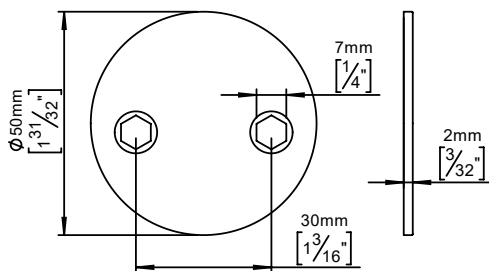

Blind escutcheon

Base collection

Product Ø50mm, cc 30mm, solid rose.

Tender text BASE collection, blind rose, Ø50mm, solid rose, cc 30mm, w/screws in satin finished AISI 304 stainless steel. 10-year warranty.

Product specification Dimension: 50x50x3mm
Material: stainless steel AISI 304
Surface finish: satin grain 320, crafted by hand
[10-year warranty](#)

Available finishes

Satin steel

Spare parts/ accessories