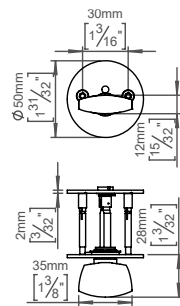

Toilet indicator

Base collection

Product 5V90, solid rose, cc 30x5.5mm, w/o accessories.

Tender text BASE collection, Toilet indicator 5V90, solid rose, cc 30x5.5mm, w/o accessories in satin finished AISI 304 stainless steel. 10-year warranty.

Product specification Dimensions: 50x50x29mm
Spindle: 5x5mm
Material: stainless steel AISI 304
Surface finish: satin grain 320
Door thickness: 31-47mm
[10-year warranty](#)

Available finishes

Spare parts/ accessories

Mounting <https://dline.com/mounting-instructions/>

Product care