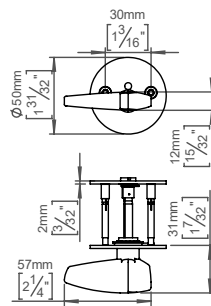

Toilet indicator f/ barrier-free

Base collection

Product 5V90, solid rose, cc 30x5.5mm, RH, w/o accessories.

Tender text BASE collection, Toilet indicator 5V90, RH, disabled, solid rose, cc 30x5.5mm, w/o accessories in satin finished AISI 304 stainless steel. 10-year warranty.

Product specification Dimensions: 50x75x31mm
Spindle: 5x5mm
Material: stainless steel AISI 304
Surface finish: satin grain 320
[10-year warranty](#)

Available finishes

Spare parts/ accessories

Mounting

<https://dline.com/mounting-instructions/>

Product care