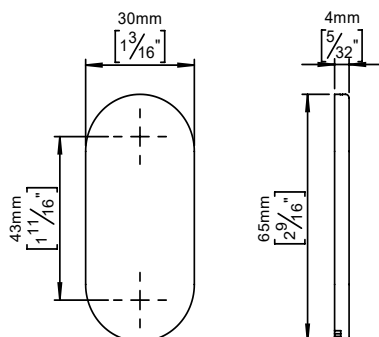

Oval blind escutcheon

Knud Holscher collection

Product cc 43mm, snap-on cover.

Tender text Knud Holscher collection, blind rose, Oval 30x65mm, snap-on cover, cc 43mm. Manufactured in the highest quality marine grade, AISI 316 stainless steel, protecting against high levels of corrosion. 20-year warranty.

Re-handle® this product to prolong its life span up to 100 years, lowering the Global Warming potential (CO2).

[Re-handle your product here](#)

Product specification Dimensions: 30x65x4mm
Material: stainless steel AISI 316
Surface finish: satin grain 320, crafted by hand
[20-year warranty (5 years for coated items)](#)

Available finishes

Please note: PVD and powder coated items cannot be Re-handled

Spare parts/ accessories P 80 - Sectioned bolt M4x110mm with bush

Mounting <https://dline.com/mounting-instructions/>

Product care