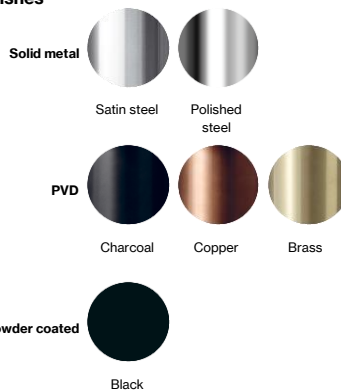

Available finishes

Please note: PVD and powder coated items cannot be Re-handled

Spare parts/ accessories P 80 - Sectioned bolt M4x110mm with bush

Mounting <https://dline.com/mounting-instructions/>

Product care