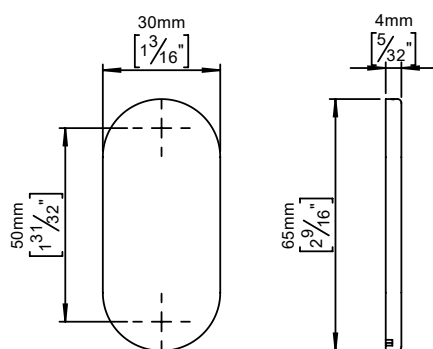

Oval blind escutcheon

Knud Holscher collection

Product cc 50mm, snap-on cover.

Tender text Knud Holscher collection, blind rose, Oval 30x65mm, snap-on cover, cc 50mm. Manufactured in the highest quality marine grade, AISI 316 stainless steel, protecting against high levels of corrosion. 20-year warranty.

Product specification Dimensions: 30x65x4mm
Material: stainless steel AISI 316
Surface finish: satin grain 320, crafted by hand
[20-year warranty (5 years for coated items)](#)