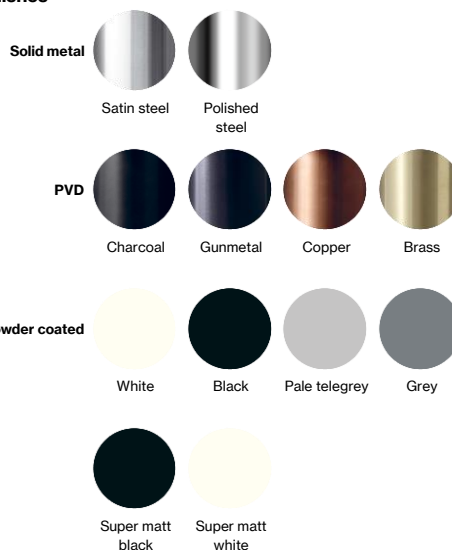

Available finishes

Spare parts/ accessories

Mounting <https://dline.com/mounting-instructions/>

Product care

d line products are produced in the highest quality marine grade AISI 316 stainless steel. To sustain the unique d line finish please follow the below instructions:

Please do not use scouring powder, steel wool, chloride based detergents or other aggressive cleaning products as these may damage the surface.