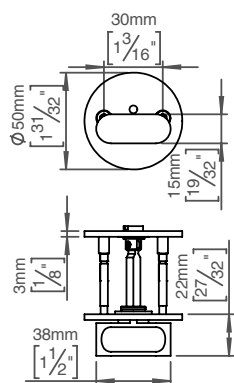

Toilet indicator

Knud Holscher collection

Product

5V90, solid rose, cc 30x5.5mm.

Tender text

Knud Holscher collection, toilet indicator, 5V90, solid rose, cc 30x5.5mm. Manufactured in the highest quality marine grade, AISI 316 stainless steel, protecting against high levels of corrosion. 20-year warranty.

Product specification

Dimensions: 50x50x23mm

Spindle: 5x5mm

Material: stainless steel AISI 316

Surface finish: satin grain 320, crafted by hand

[20-year warranty (5 years for coated items)](#)