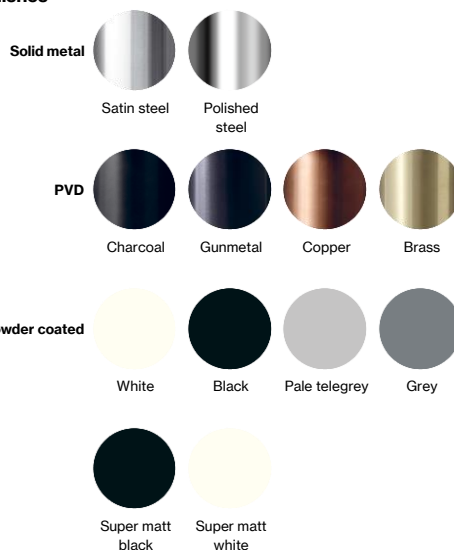

Available finishes

Spare parts/ accessories

14296174107 - Sectioned bolt set M4x110mm

Mounting

<https://dline.com/mounting-instructions/>

Product care

d line products are produced in the highest quality marine grade AISI 316 stainless steel. To sustain the unique d line finish please follow the below instructions:

Please do not use scouring powder, steel wool, chloride based detergents or other aggressive cleaning products as these may damage the surface.