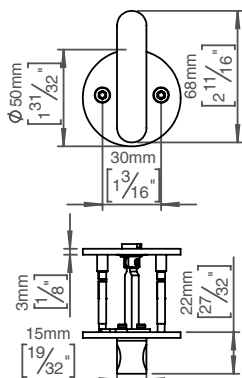

Toilet indicator f/ barrier-free

Knud Holscher collection

Product 5V90, solid rose, cc 30x5.5mm, LH.

Tender text Knud Holscher collection, toilet indicator 5V90, disabled, solid rose cc 30x5,5mm, LH. Manufactured in the highest quality marine grade, AISI 316 stainless steel, protecting against high levels of corrosion. 20-year warranty.

Product specification Dimensions: 50x75x22mm
Spindle: 5x5mm
Material: stainless steel AISI 316
Surface finish: satin grain 320, crafted by hand
[20-year warranty (5 years for coated items)](#)