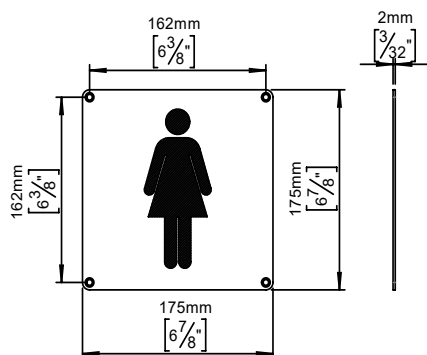

Pictogram female

Knud Holscher collection

Product 175x175mm.

Tender text

Knud Holscher collection, pictogram Female, 175x175mm. Manufactured in the highest quality marine grade, AISI 316 stainless steel, protecting against high levels of corrosion. 20-year warranty.

Product specification

Dimension: 175x175x2mm
Material: stainless steel AISI 316
Surface finish: satin grain 320, crafted by hand
[20-year warranty (5 years for coated items)](#)