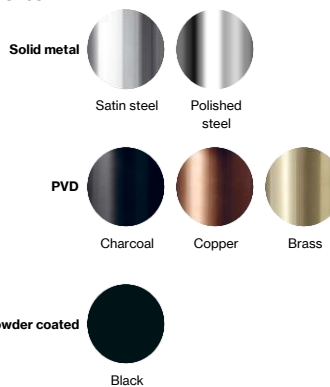

Available finishes

Spare parts/ accessories

Mounting

<https://dline.com/mounting-instructions/>

Product care