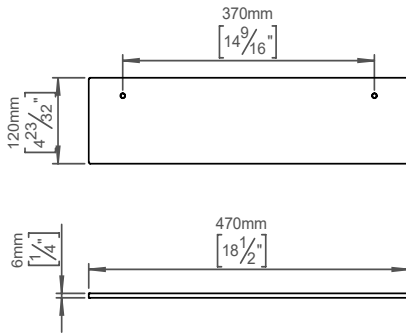

Mirror shelf glass

Knud Holscher collection

Product Tempered glass, 470x120mm.

Tender text Knud Holscher collection, mirror shelf, tempered glass, 470x120mm in tempered glass. 20-year warranty.

Product specification Dimension: 6x470x120mm
Material: Tempered glass
Surface finish: clear
[20-year warranty (5 years for coated items)](#)

Available finishes

Spare parts/ accessories

Mounting <https://dline.com/mounting-instructions/>

Product care