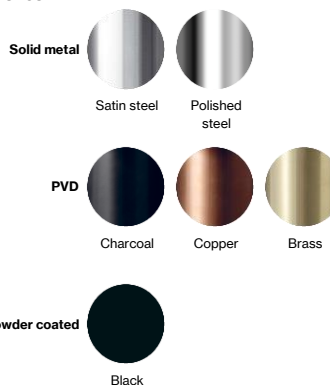

Available finishes

Spare parts/ accessories 14976002080 - Shampoo shelf, theft proof
P 451 - Screws and plugs
14976002068 - Loose hangers

Mounting <https://dline.com/mounting-instructions/>

Product care