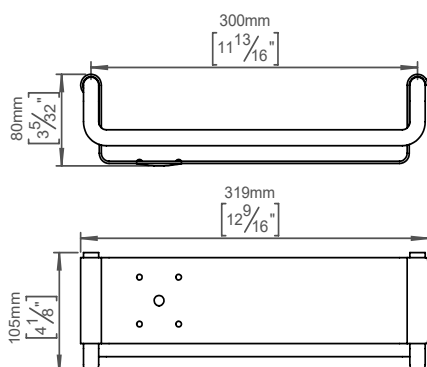

Shampoo dish

Knud Holscher collection

Product 319x78x75mm, steel, theft proof.

Tender text

Knud Holscher collection, shampoo shelf, 319x78x75mm, theft proof, self-tapping screws included. Manufactured in the highest quality marine grade, AISI 316 stainless steel, protecting against high levels of corrosion. 20-year warranty.

Product specification Dimension: 319x78x105mm
Diameter: Ø14mm
Material: stainless steel AISI 316
Surface finish: satin grain 320, crafted by hand
[20-year warranty (5 years for coated items)](#)