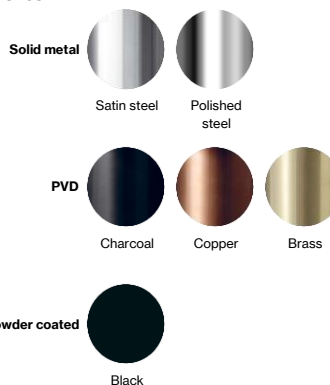

Available finishes

Spare parts/ accessories 14976002050 - Loose hangers
14976003070 - Loose shelf white
P 451 - Screws and plugs

Mounting <https://dline.com/mounting-instructions/>

Product care