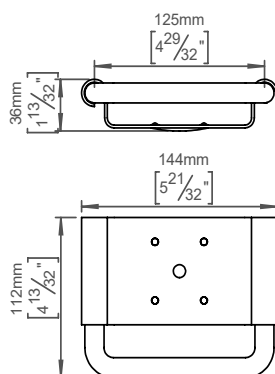

Soap dish

Knud Holscher collection

Product 144x34x75mm, theft proof.

Tender text Knud Holscher collection, soap dish, 144x34x75mm, theft proof, self-tapping screws included. Manufactured in the highest quality marine grade, AISI 316 stainless steel, protecting against high levels of corrosion. 20-year warranty.

Product specification Dimension: 144x34x105mm
Diameter: Ø14mm
Material: stainless steel AISI 316
Surface finish: satin grain 320, crafted by hand
[20-year warranty (5 years for coated items)](#)