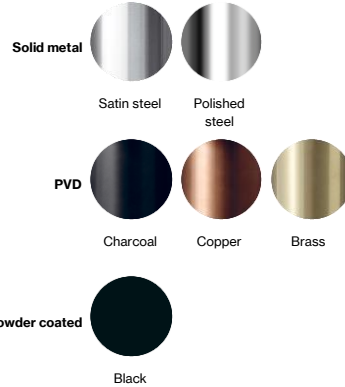

Available finishes

Spare parts/ accessories
14705602243 - Toilet roll holder 145mm
14706102100 - Toilet brush holder set
14560502002 - Coat hook 14x36mm with pin
14706202016 - Spare toilet roll holder 160mm

Mounting <https://dline.com/mounting-instructions/>

Product care