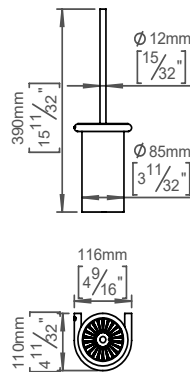

Bathroom boxset

Knud Holscher collection

Product Toilet roll holder, spare toilet roll holder, toilet brush holder, 2xcoat hooks.

Tender text Knud Holscher collection, d line bathroom boxset, 14/5605-7056-7061-7062, self-tapping screws included. Manufactured in the highest quality marine grade, AISI 316 stainless steel, protecting against high levels of corrosion. 20-year warranty

Product specification Material: stainless steel AISI 316
Surface finish: satin grain 320, crafted by hand
[20-year warranty (5 years for coated items)](#)