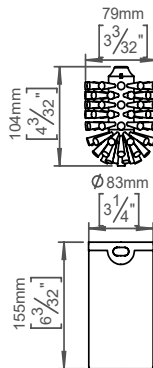

Head f/ toilet brush holder

Knud Holscher collection

Product

W/inliner, grey plastic.

Tender text

Knud Holscher collection, toilet brush head, w/inliner, grey in plastic. 20-year warranty.

Product specification

Dimension: 83x83x155mm

Material: plastic

Surface finish: grey

[20-year warranty \(5 years for coated items\)](#)
Available finishes
Spare parts/ accessories
Mounting
<https://dline.com/mounting-instructions/>
Product care