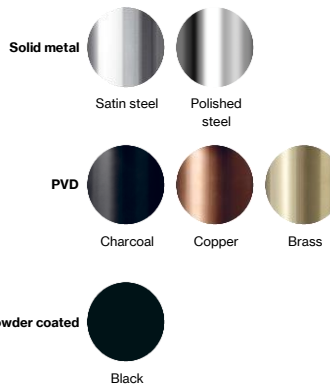

Available finishes

Spare parts/ accessories

Mounting

<https://dline.com/mounting-instructions/>

Product care