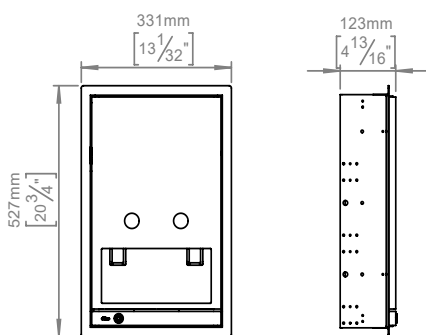

Sanitary panel H

Knud Holscher collection

Product H, module, size 3.

Tender text

Knud Holscher collection, sanitary panel, H, modulesize 3, recessed. Manufactured in the highest quality marine grade, AISI 316 stainless steel, protecting against high levels of corrosion. 5-year warranty.

Product specification Dimensions: 527x331x121mm
Material: stainless steel AISI 316
Surface finish: satin grain 320, crafted by hand
[5-year warranty (5 years for coated items)](#)
Towels: C, Z, Multi- and Interfold
(minimum 230x80 is recommended)
Magazine: 260x350x105mm
Capacity: approx. 350 pcs. 2 layer interfold