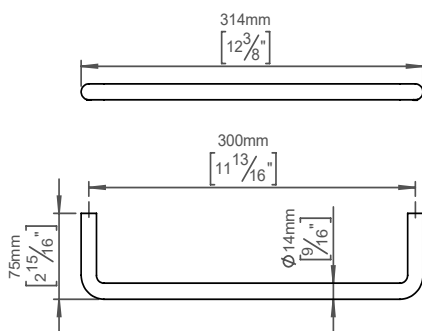

Towel rail - brass

Knud Holscher collection

Product Ø14x300mm, bush.

Tender text Knud Holscher collection, towel rail, 14x300mm, bush in polished brass. 20-year warranty.

Product specification Dimensions: 300x14x75mm
Diameter: Ø14mm
Material: brass
Surface finish: polished
[20-year warranty (5 years for coated items)](#)

Available finishes

Spare parts/ accessories

Mounting <https://dline.com/mounting-instructions/>

Product care

d line products are produced in the highest quality brass. To sustain the unique d line finish please follow the below instructions: