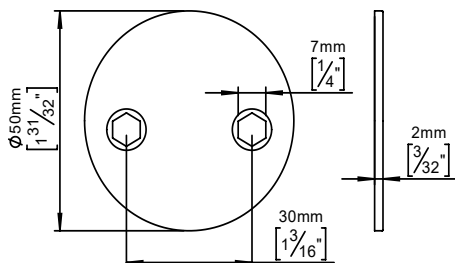

Blind escutcheon

Base collection

Product Ø50mm, cc 30mm, solid rose.

Tender text BASE collection, blind rose, Ø50mm, solid rose, cc 30mm, w/screws in satin finished AISI 304 stainless steel. 10-year warranty.

Product specification Dimension: 50x50x3mm
Material: stainless steel AISI 304
Surface finish: satin grain 320, crafted by hand
[10-year warranty](#)

Available finishes

Solid metal

Satin steel

Spare parts/ accessories

Mounting <https://dline.com/mounting-instructions/>

Product care

d line products are produced in the highest quality AISI 304 stainless steel. To sustain the unique d line finish please follow the below instructions: