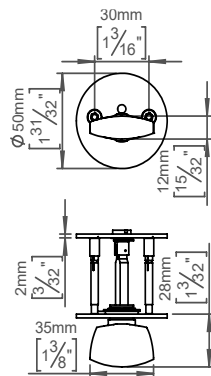

Toilet indicator

Base collection

Product 5V90, solid rose, cc 30x5.5mm, w/o accessories.

Tender text BASE collection, Toilet indicator 5V90, solid rose, cc 30x5,5mm, w/o accessories in satin finished AISI 304 stainless steel. 10-year warranty.

Product specification Dimensions: 50x50x29mm
Spindle: 5x5mm
Material: stainless steel AISI 304
Surface finish: satin grain 320
Door thickness: 31-47mm
[10-year warranty](#)

Available finishes

Solid metal