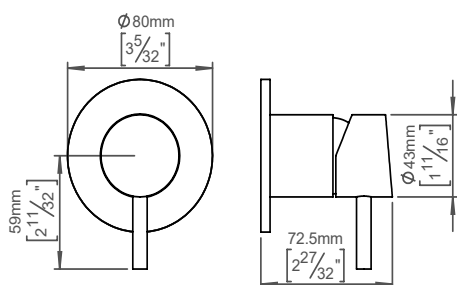

Circle mixer

Qtoo collection

Product

Control 43, rose Ø80, satin finish.

Tender text

QTOO collection, control for wall mounted mixer rose diameter 3 5/32"-80mm. Manufactured in the highest quality marine grade, AISI 316 stainless steel, protecting against high levels of corrosion. 20 year warranty.

Product specification

Spout diameter: Ø80mm - 3 5/32"
Material: Marine grade AISI 316 stainless steel
[20-year warranty (5 years for coated items)](#)