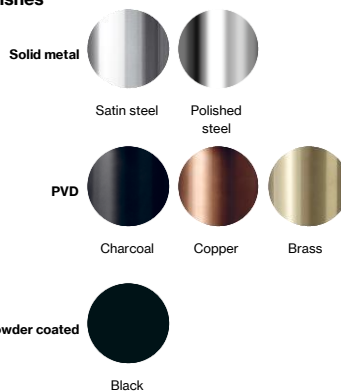

Available finishes

Spare parts/ accessories

Mounting

<https://dline.com/mounting-instructions/>

Product care

d line products are produced in the highest quality marine grade AISI 316 stainless steel. To sustain the unique d line finish please follow the below instructions: