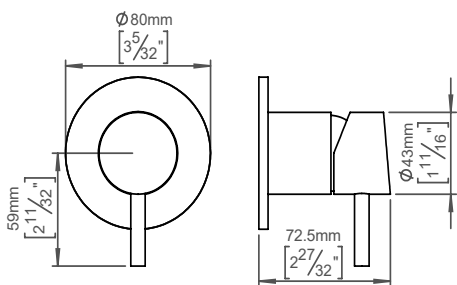

Circle mixer

Qtoo collection

Product

Control 43, rose Ø80, satin finish.

Tender text

QTOO collection, control for wall mounted mixer rose diameter 3 5/32"-80mm. Manufactured in the highest quality marine grade, AISI 316 stainless steel, protecting against high levels of corrosion. 20 year warranty.

Re-handle® this product to prolong its life span up to 100 years, lowering the Global Warming potential (CO2).

[Re-handle your product here](#)

Product specification

Spout diameter: Ø80mm - 3 5/32"
Material: Marine grade AISI 316 stainless steel
[20-year warranty (5 years for coated items)](#)