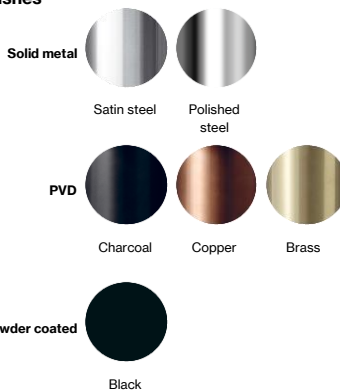

Available finishes

Please note: PVD and powder coated items cannot be Re-handled

Spare parts/ accessories

Mounting

<https://dline.com/mounting-instructions/>

Product care