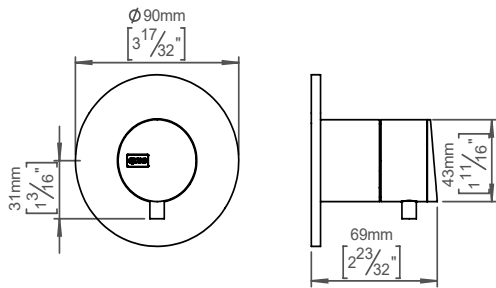

Circle thermostat w/o corian pin

QA2391M

Satin finish

Qtoo collection

Product Ø90mm, satin finish.

Tender text

QTOO collection, control for wall mounted thermostat, rose diameter 3 1/2"-90mm. Manufactured in the highest quality marine grade, AISI 316 stainless steel, protecting against high levels of corrosion. 20 year warranty.

Product specification Spout diameter: Ø90mm - 3 1/2"
Material: Marine grade AISI 316 stainless steel
[20-year warranty \(5 years for coated items\)](#)

Available finishes

Solid metal

Satin steel

Polished steel