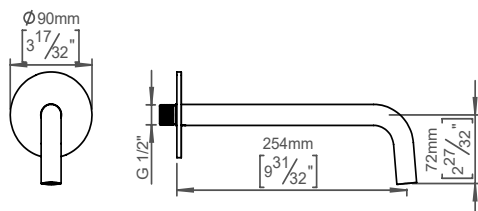

Spout 250 mm

Qtoo collection

Product 250mm projection, Ø90mm, satin finish.

Tender text QTOO collection, spout, 9 27/32"-250mm, projection, rose diameter 3 1/2"-90mm. Manufactured in the highest quality marine grade, AISI 316 stainless steel, protecting against high levels of corrosion. 20 year warranty.

Product specification Spout projection: 250mm - 9 27/32"
Fixed spout
Spout diameter: Ø22mm - 7/8"
Built in aerator
Rose diameter: Ø90mm - 3 1/2"
1/2" connection
Max. Water flow rate: 5L - 1,3gpm
Spare flow aerator included
Lead free compliant
Material: Marine grade AISI 316 stainless steel
[20-year warranty (5 years for coated items)](#)

Available finishes

Spare parts/ accessories

Mounting <https://dline.com/mounting-instructions/>

Product care