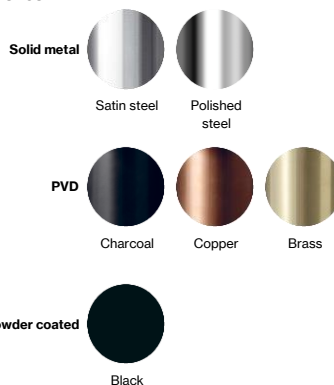

Available finishes

Spare parts/ accessories

Mounting <https://dline.com/mounting-instructions/>

Product care