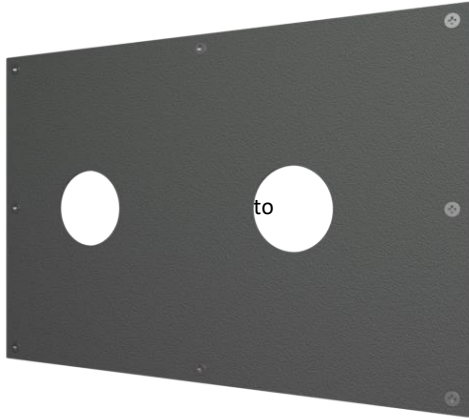

Cover f/QS3200

QTOO collection

Product Cover plate for QS3200 built in module

Tender text Qtoo collection, cover plate for QS3100 built in module.

Product specification Dimensions: 370x250x4mm

Available finishes

Spare parts/ accessories

Mounting <https://dline.com/mounting-instructions/>

Product care