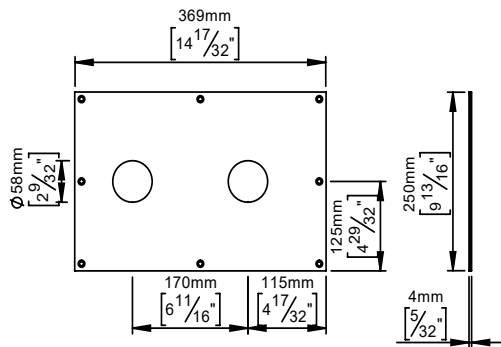

Cover f/QS3200

QTOO collection

Product Cover plate for QS3200 built in module

Tender text Qtoo collection, cover plate for QS3100 built in module.

Product specification Dimensions: 370x250x4mm

Available finishes

Spare parts/ accessories

Mounting <https://dline.com/mounting-instructions/>

Product care